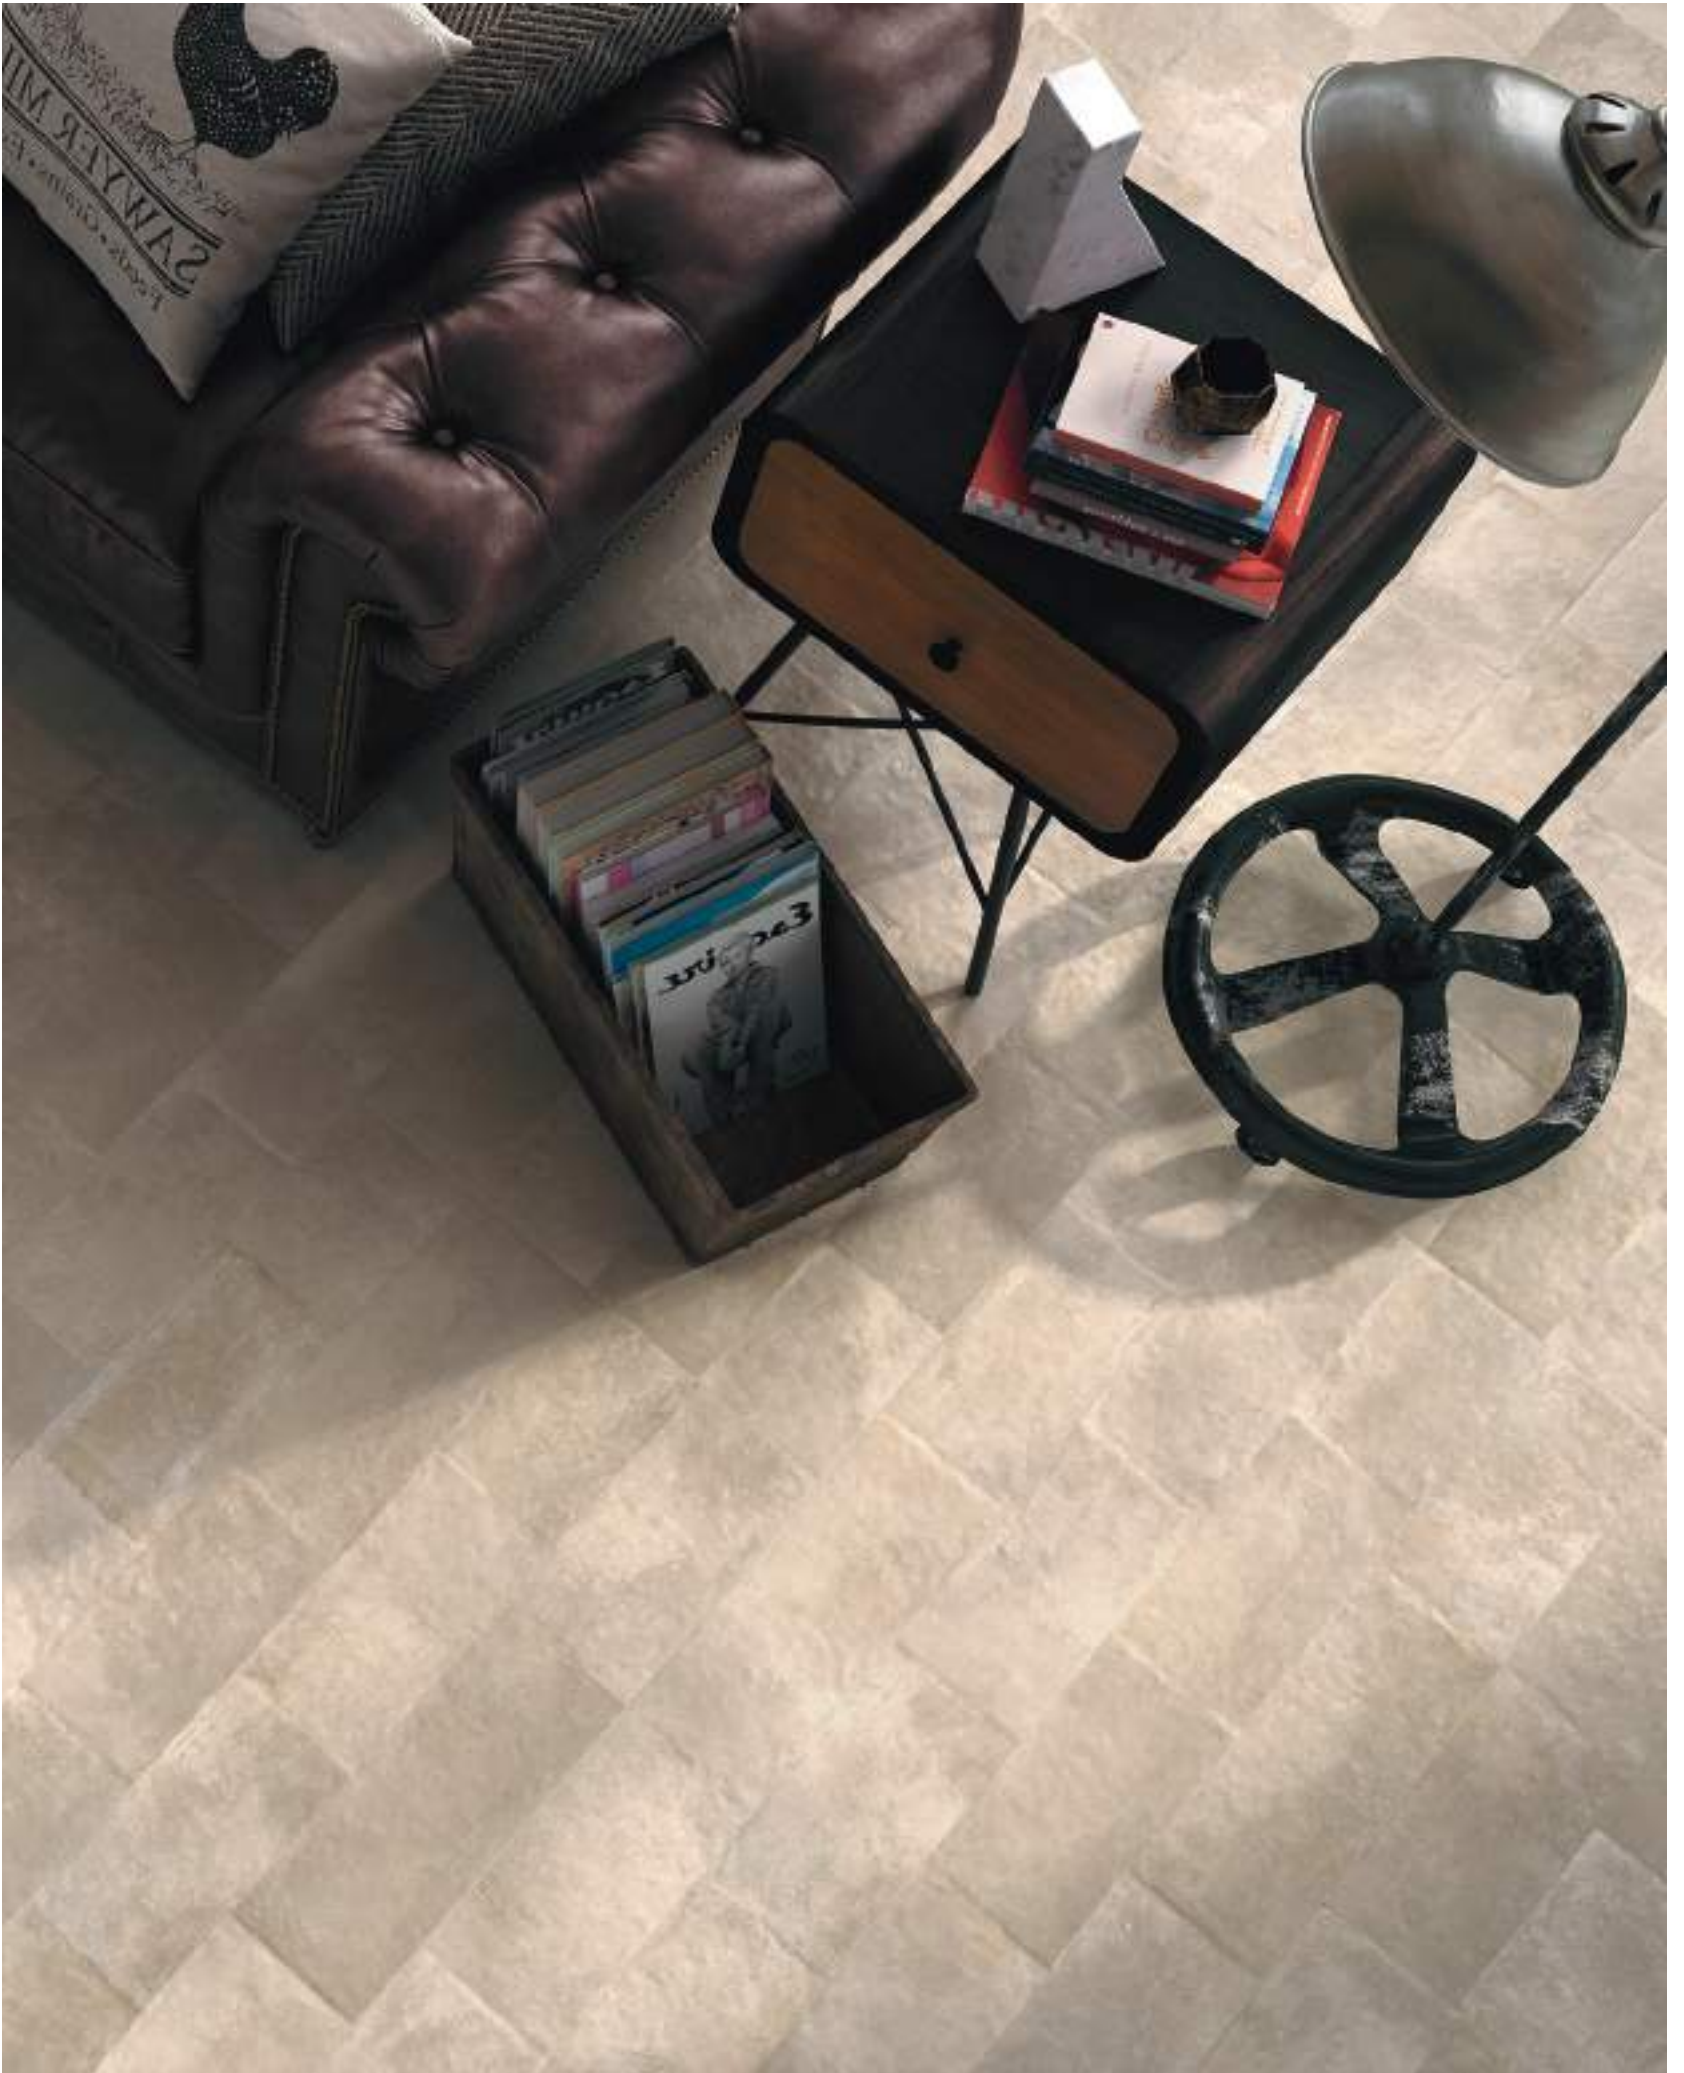

CAN5KS

MATRICE WARM MT

CAN5KS

COTTO NATURAL MT

CAN5KS

LIFE IS CO · BLOCS MATRICE WARM MT 60X120CM · 24"X47"

TECHNICAL AREA

UNE-14411