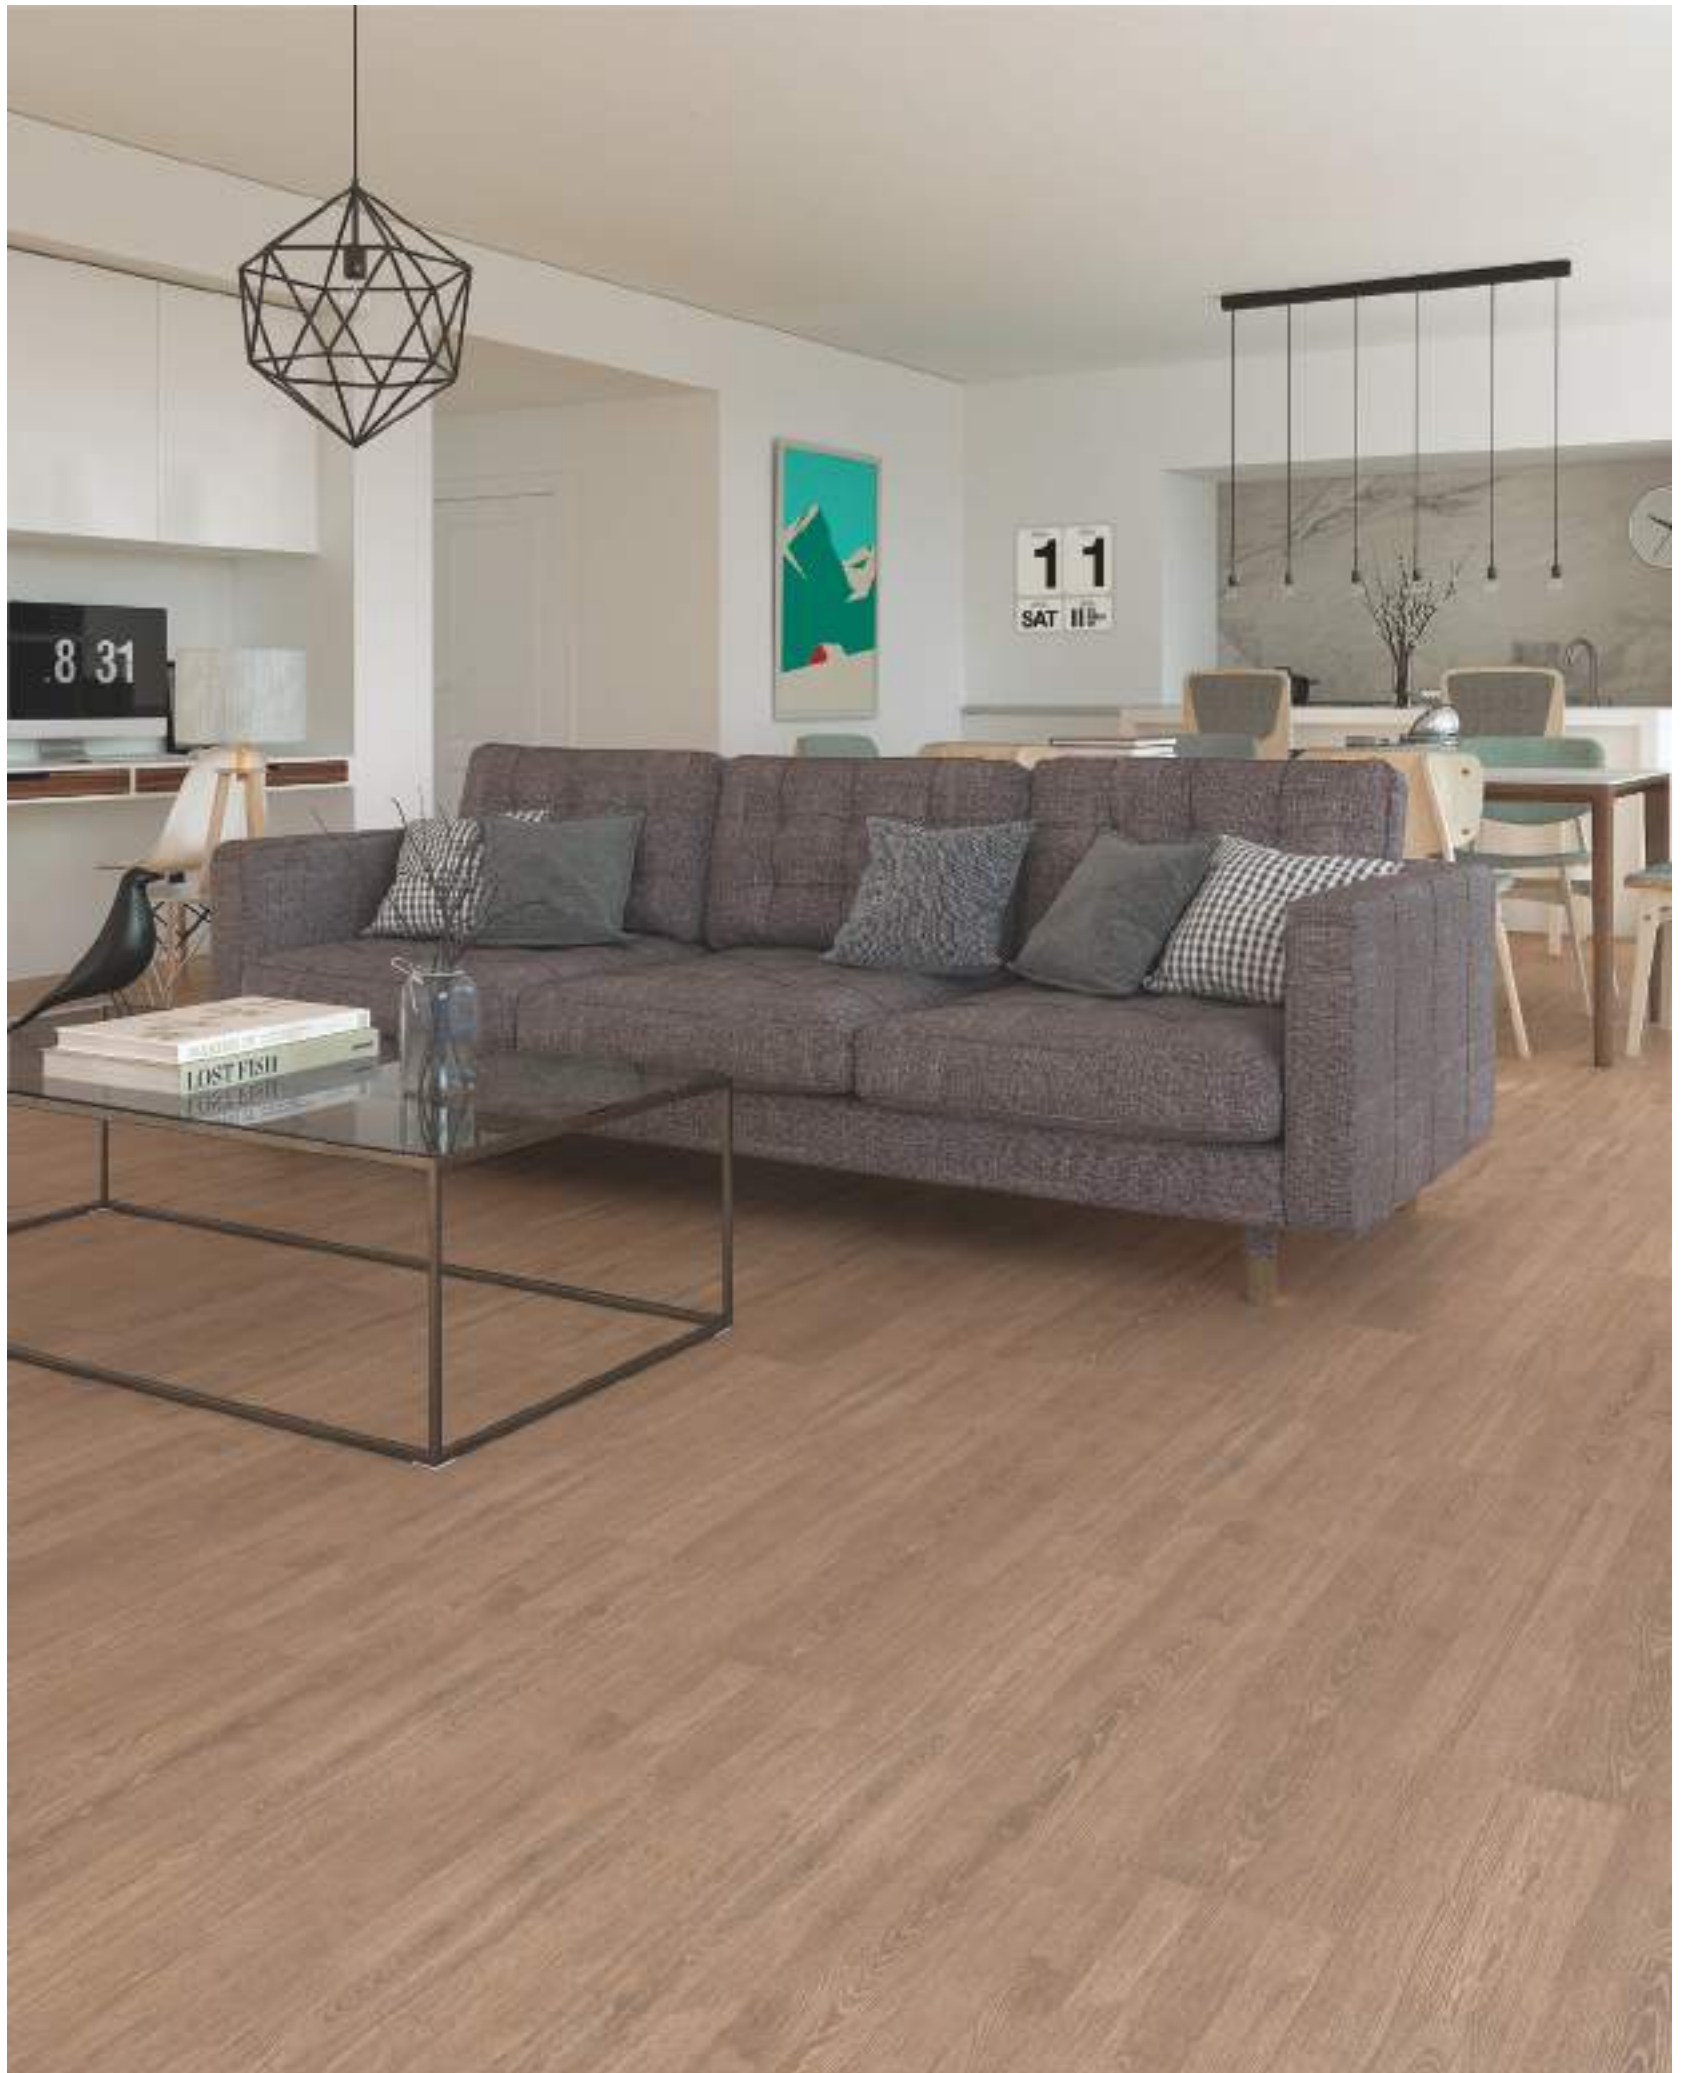

MOUNT ELBERT MT RECT. 25X100CM · 10"X40"