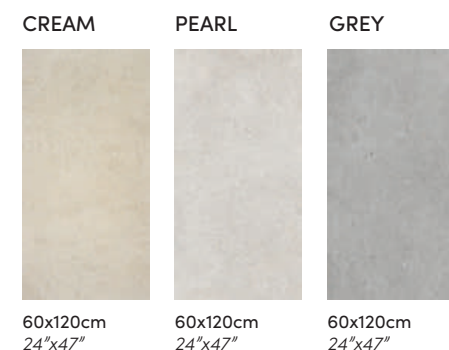

FLAX

PORCELAIN TILE

RECT. MATT
20mm · 0.78" THICKNESS ANTISLIP C3/R11

ZOUT