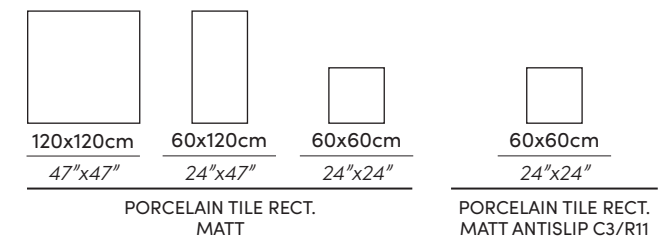

WEBSITE

BEIGE

PEARL

NATURAL

GREY

**Wall** | Ulisse Beige/ Natural MT Rect. 60X120cm · 24"X47"  
**Floor** | Ulisse Natural MT Rect. 120X120cm · 47"X47"

---

*Strong ties with renewed glamour*