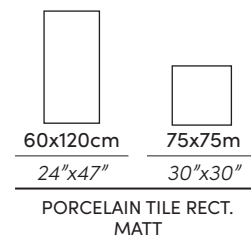

Wall | Malek Grey MT Rect. / Malek Black MT Rect. 60X120cm - 24"X47"  
Floor | Malek Grey MT Rect. 60X120cm - 24"X47"

PEARL

GREY

BLACK