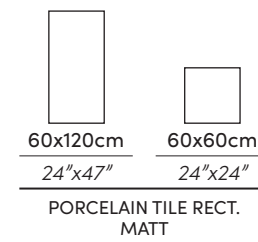

**ARENITE**  
PORCELAIN TILE

WEBSITE

NATURAL

GREY

PEARL

DARK GREY

Wall | Arenite Natural MT Rect. 60x120cm - 24"X47"  
Floor | Larocca Natural MT Rect. 60x60cm - 24"X24"