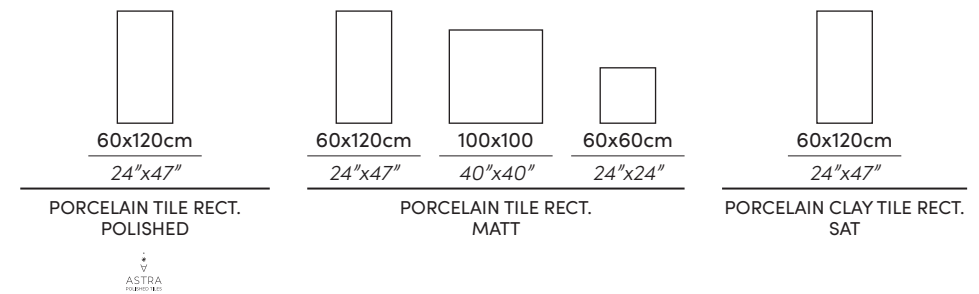

WEBSITE

LUMIERE
PORCELAIN TILE

WHITE