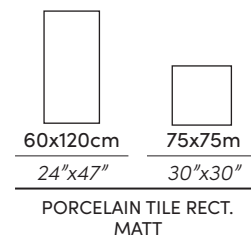

Wall | Origins Natural MT Rect. / Sand MT Rect. 60X120cm · 24"X47"  
 Floor | Origins Natural MT Rect. 60X120cm · 24"X47"

WEBSITE

**ORIGINS**  
 PORCELAIN TILE

SAND

NATURAL

GREY