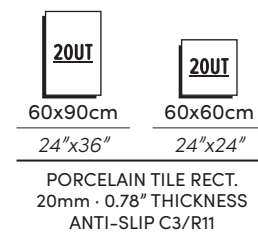

**ARENITE**  
PORCELAIN TILE

WEBSITE

NATURAL

GREY

PEARL

DARK GREY

Wall | Arenite Natural MT Rect. 60x120cm - 24"X47"  
Floor | Larocca Natural MT Rect. 60x60cm - 24"X24"