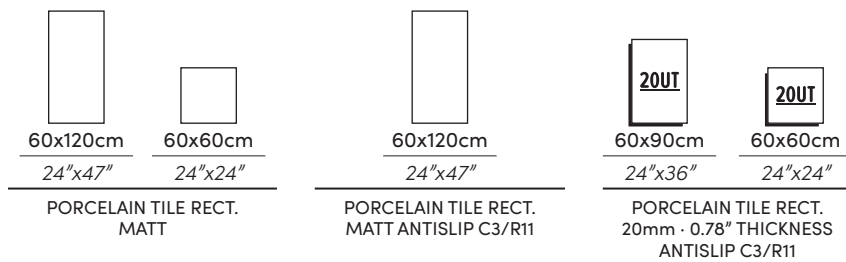

The beauty in natural tones

This collection stands out for its high realism, detailed graphics and great chromatic richness

WEBSITE

STRATO
PORCELAIN TILE

LIGHT