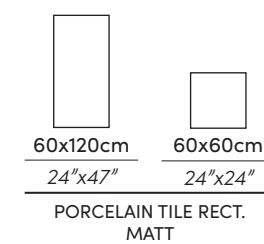

WEBSITE

SUBLIME

PORCELAIN TILE

DARK GREY