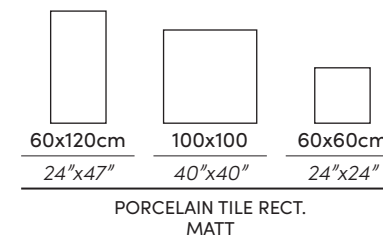

PURSUE
PORCELAIN TILE

WEBSITE

Based on the concrete effect, Pursue was born with a NORDIC and balanced AESTHETIC.

* Only in 60X120CM · 24"X47" MT RECT