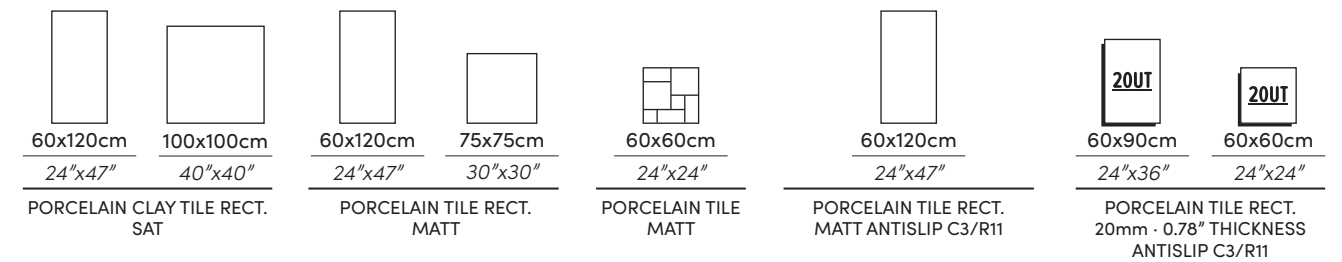

SAKHIR
PORCELAIN TILE

WEBSITE

* Only 100X100CM · 40"X40" / 60X120CM · 24"X47" satin
** Not available in satin

NATURAL**