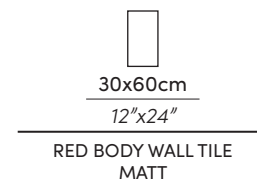

WEBSITE

PREMIERE
RED BODY WALL TILE

RC GREY LIGHT