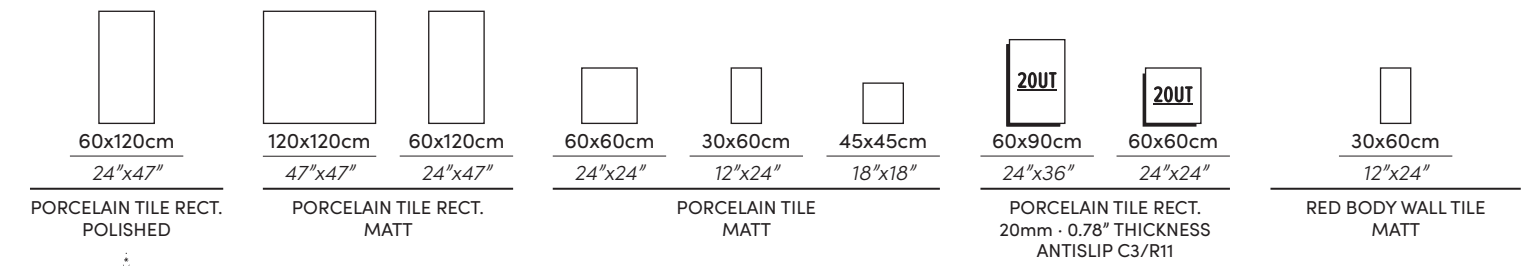

** Matt & 2OUT