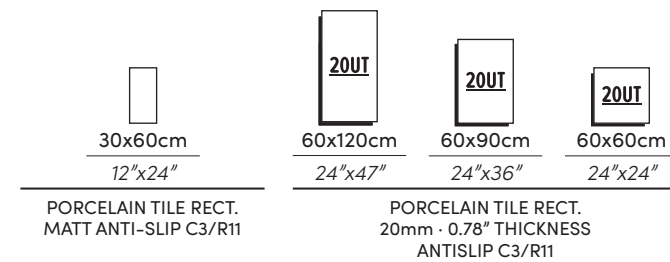

**Wall** | Rootlate Grey MT Rect. 30X60 · 12"X24"  
**Floor** | 2OUT Rootlate Grey MT Rect. 60X60 · 24"X24"

WEBSITE

**ROOTLATE**  
 PORCELAIN TILE

PEARL

GREY

ÓXIDO

50  
—  
51