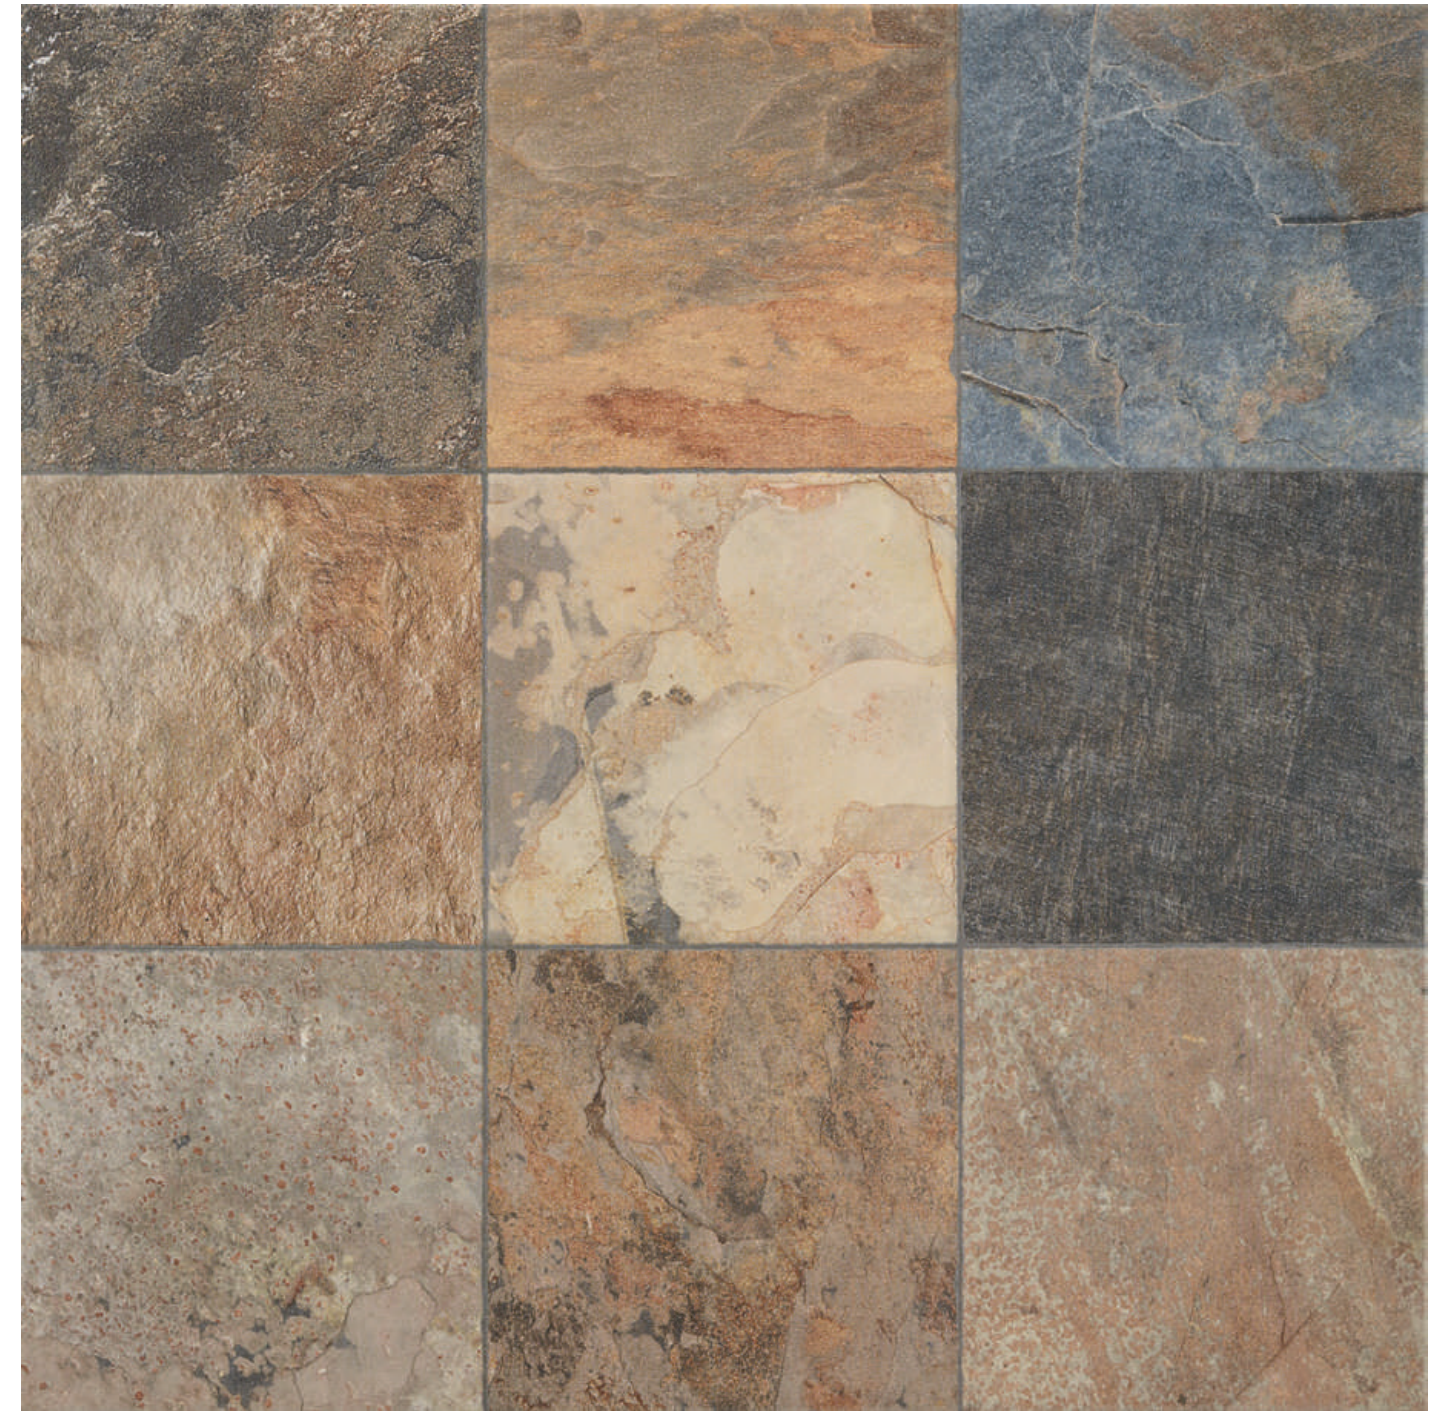

WEBSITE

MULTI

20
-
21

Floor | Ilab Multi MT Anti-slip C3/R11 30X60cm - 15"X24"
Pool | Ilab Multi MT Anti-slip C3/R11 60X60cm - 24"X24"

PORCELAIN TILE
MATT ANTI-SLIP C3/R11