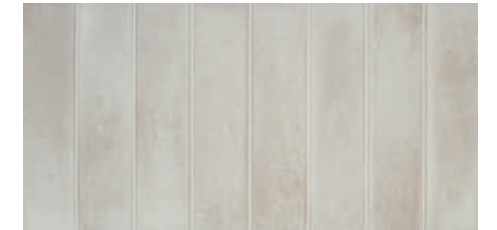

*A perfect tandem
to gives VITALITY
to any home.*

WEBSITE

PURSUE
RED BODY WALL TILE

GREIGE

Wall | Pursue Terre / Greige / Decor BR 30X60cm - 12"x24"
Floor | Pursue Greige MT Rect. 60X60cm - 24"x24"

30x60cm
12"x24"
RED BODY WALL TILE
GLOSSY