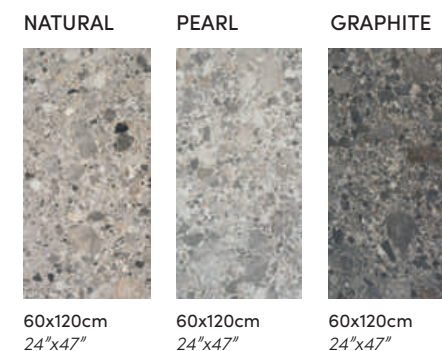

INLAY

PORCELAIN TILE

RECT. MATT
20mm · 0.78" THICKNESS ANTISLIP C3/R11

ZOUT

Available also:

PORCELAIN TILE POLISHED RECT.	PORCELAIN TILE MATT RECT.
60x120 · 24"x47"	60x120 · 24"x47"
	60x60 · 24"x24"