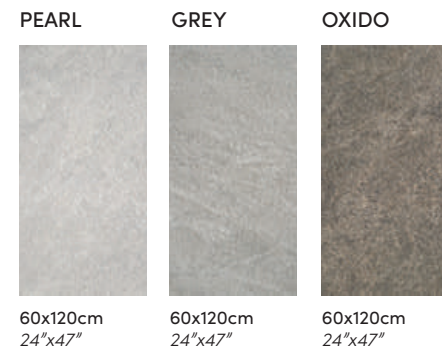

ROOTLATE

PORCELAIN TILE

RECT. MATT
20mm · 0.78" THICKNESS ANTISLIP C3/R11

ZOUT

Rootlate Oxido MT Rect.