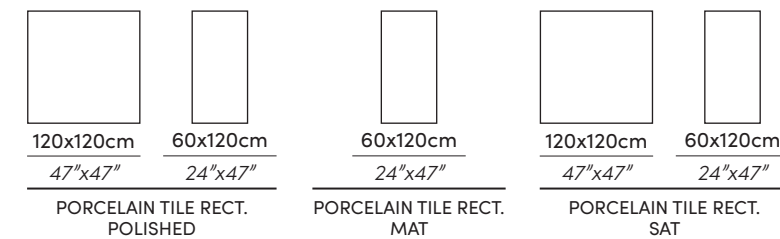

**Wall** | Thuile White SAT Rect. 60X120cm · 24"X47"  
**Floor** | Thuile White SAT Rect. 120X120cm · 47"X47"

WEBSITE

**THUILE**  
 PORCELAIN TILE

VENATO NATURAL

\* Only 60X120CM · 24"X47" MT

WHITE

\* Only 120X120CM · 47"X47" / 60X120CM · 24"X47" PUL / SAT