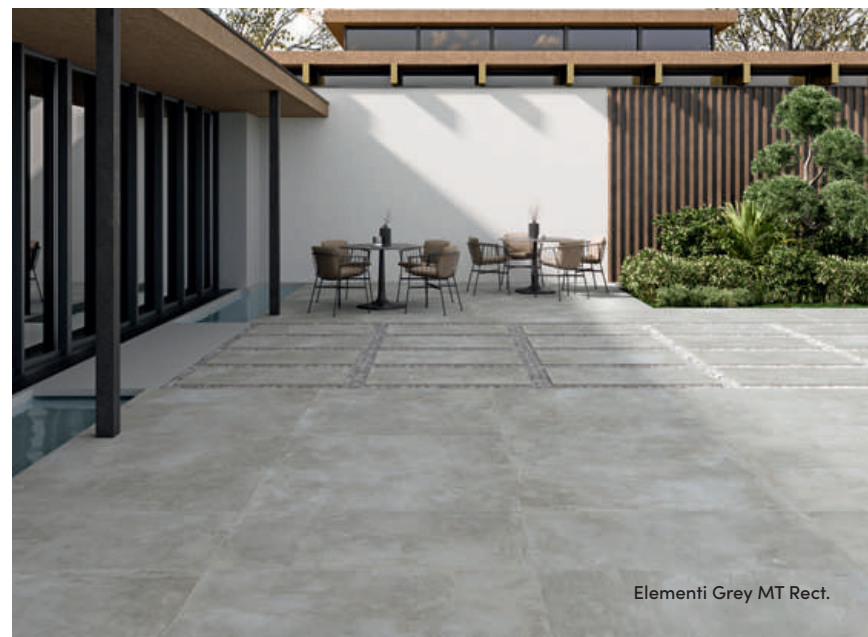

ELEMENTI

PORCELAIN TILE

RECT. MATT
20mm · 0.78" THICKNESS ANTISLIP C3/R11

ZOUT

Available also:

PORCELAIN TILE POLISHED RECT.	PORCELAIN TILE MATT INOUT	RED BODY WALL TILE MATT
120x120 · 47"x47"	60x60 · 24"x24"	30x60 · 12"x24"
60x120 · 24"x47"	45x45 · 18"x18"	
75x75 · 30"x30"	30x60 · 12"x24"	

INLAY

PORCELAIN TILE

RECT. MATT
20mm · 0.78" THICKNESS ANTISLIP C3/R11

ZOUT

Available also:

PORCELAIN TILE POLISHED RECT.	PORCELAIN TILE MATT RECT.
60x120 · 24"x47"	60x120 · 24"x47"
	60x60 · 24"x24"

FLAX

PORCELAIN TILE

RECT. MATT
20mm · 0.78" THICKNESS ANTISLIP C3/R11

ZOUT

Available also:

PORCELAIN TILE POLISHED RECT.	PORCELAIN TILE MATT RECT.	PORCELAIN TILE MATT	RED BODY WALL TILE MATT
120x120 · 47"x47"	120x120 · 47"x47"	30x60 · 12"x24"	30x60 · 12"x24"
60x120 · 24"x47"	60x120 · 24"x47"		
	75x75 · 30"x30"		
	60x60 · 24"x24"		

PREMIERE

PORCELAIN TILE

RECT. MATT
20mm · 0.78" THICKNESS ANTISLIP C3/R11

ZOUT

Available also:

PORCELAIN TILE MATT RECT.	PORCELAIN TILE MATT RECT. ANTISLIP	RED BODY WALL TILE MATT
120x120 · 47"x47"	60x60 · 24"x24"	30x60 · 12"x24"
60x120 · 24"x47"	30x60 · 12"x24"	
	45x45 · 18"x18"