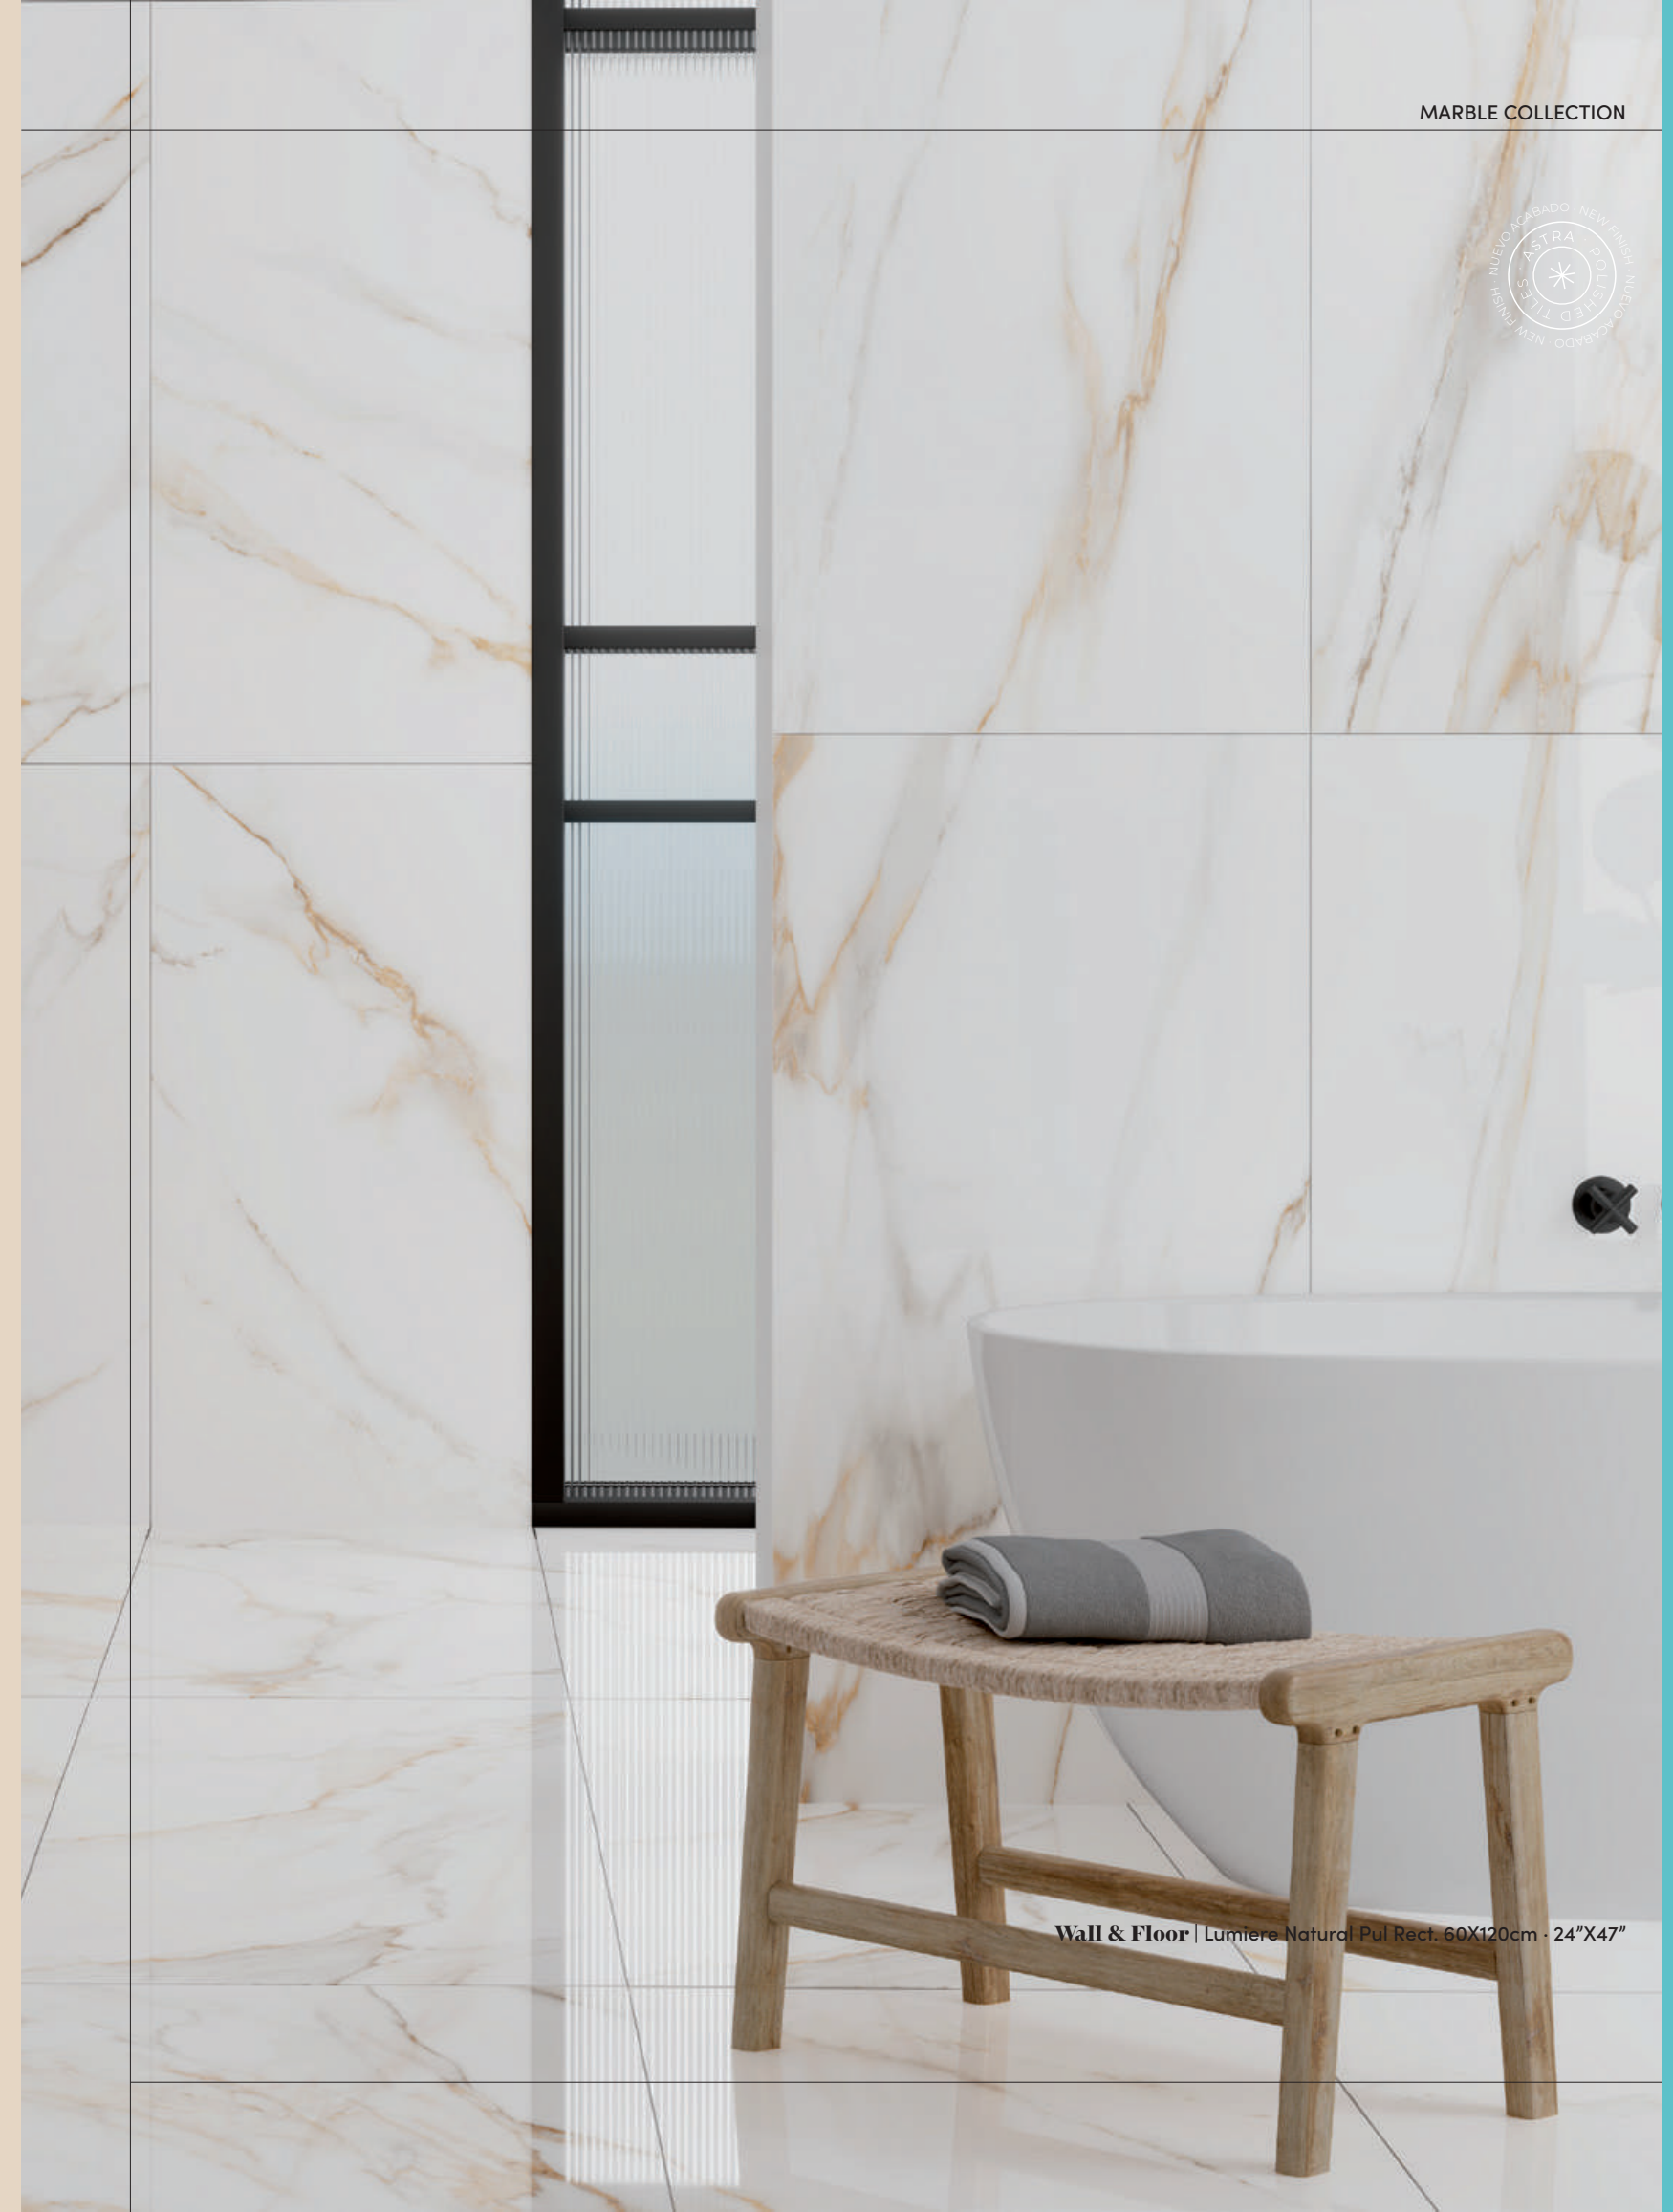

LUMIERE

Reproduce fielmente la luminosidad del mármol Calacatta de procedencia italiana. Con estética refinada y una cuidada selección de vetas y degradaciones naturales sobre un fondo blanco roto hacen de cada pieza una obra de arte única. Lumiere simboliza la pureza, el lujo y el poderío gracias a su belleza. Es un material atemporal, capaz de vestir cualquier estancia, inspirado en las tendencias del diseño de interiores más universales y exclusivas

It faithfully reproduces the luminosity of Italian Calacatta marble. With a refined aesthetic, careful selection of veins and natural degradations on an off-white background, each piece is a unique work of art. Thanks to its beauty Lumiere symbolizes purity, luxury and power. It is a timeless material, capable of dressing any room, inspired by the most universal and exclusive interior design trends.