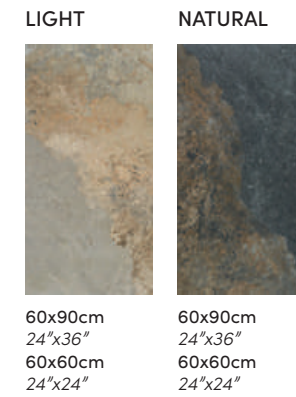

STRATO

PORCELAIN TILE

RECT. MATT
20mm · 0.78" THICKNESS ANTISLIP C3/R11

ZOUT

Strato Light MT Rect.

Available also:
PORCELAIN TILE MATT RECT.
60x120 · 24"x47"
60x60 · 24"x24"

PORCELAIN TILE MATT RECT. ANTISLIP C3/R11
60x120 · 24"x47"