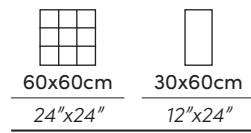

Wall | Ilab Multi MT Anti-slip C3/R11 60X60cm · 24"X24"  
Floor | Ilab Multi MT Anti-slip C3/R11 30X60cm · 12"X24"

WEBSITE

MULTI

20  
-  
21

**Floor** | Ilab Multi MT Anti-slip C3/R11 30X60cm - 15"X24"  
**Pool** | Ilab Multi MT Anti-slip C3/R11 60X60cm - 24"X24"