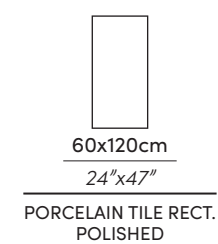

WEBSITE

SUBLIME

PORCELAIN TILE

DARK GREY