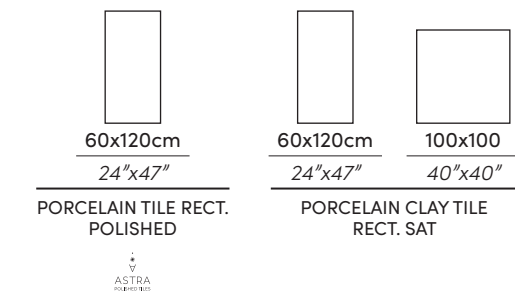

WEBSITE

**MILDEN**  
PORCELAIN TILE

IVORY

PEARL

NATURAL

\* Only 60X120CM · 24"X47" PUL