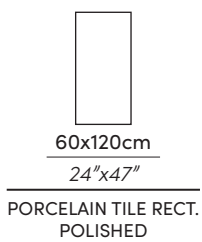

WEBSITE

PREMIERE

PORCELAIN TILE

104
-
105

*Also available in 2OUT

*Also available in 2OUT