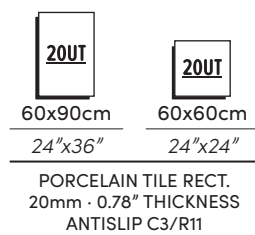

WEBSITE

STRATO

PORCELAIN TILE

LIGHT