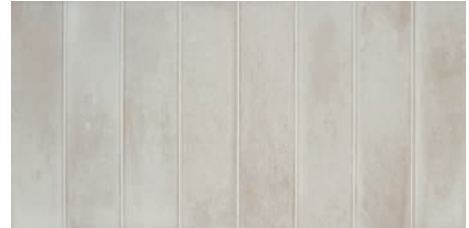

# PURSUE

RED BODY WALL TILE

WEBSITE

PEARL

GREIGE

GREY

GREY DARK

BLUE