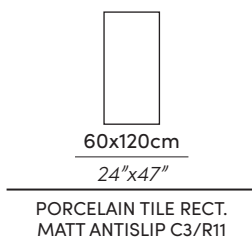

WEBSITE

STRATO

PORCELAIN TILE

LIGHT