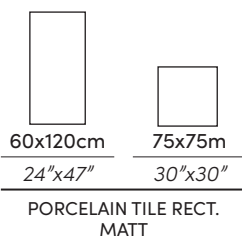

WEBSITE

ORIGINS

PORCELAIN TILE

44
-
45