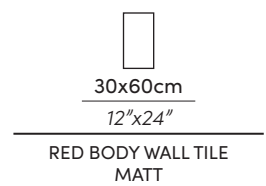

WEBSITE

PREMIERE

PORCELAIN TILE

104
-
105

*Also available in 2OUT

*Also available in 2OUT