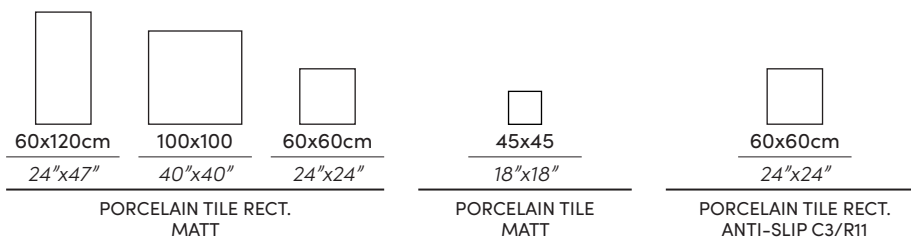

GREIGE

\* Also available in 60X60CM · 24"X24" RECT  
ANTI-SLIP C3/R11

GREY DARK

\* Also available in 60X60CM · 24"X24" RECT  
ANTI-SLIP C3/R11

GREEN

DECOR

\* Only in 60X120CM · 24"X47" MT RECT

PURSUE