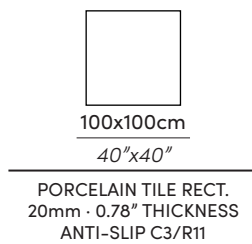

WEBSITE

ARENITE

PORCELAIN TILE

10
-
11