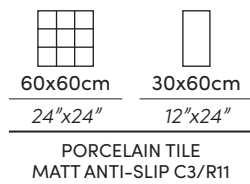

WEBSITE

ILAB
PORCELAIN TILE

MULTI

20
-
21