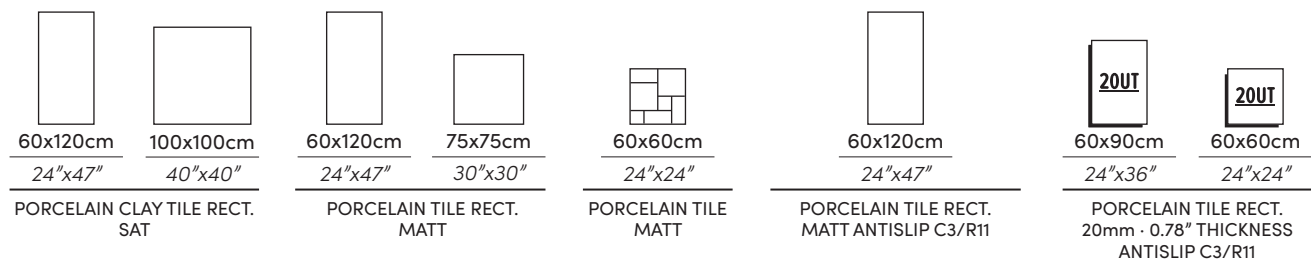

IVORY\*\*

GREY\*\*

NATURAL\*\*

58  
—  
59

Floor | Sakhir Multi Ivory MT 60X60cm · 24"X24"

*A strong passion  
for VERSATILE  
and EXCLUSIVE  
aesthetics*

**SAKHIR**  
PORCELAIN TILE

IVORY MULTI