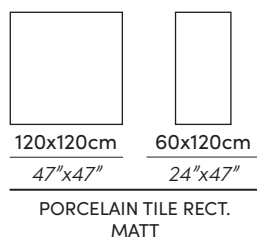

WEBSITE

PREMIERE

PORCELAIN TILE

104
-
105

*Also available in 2OUT

*Also available in 2OUT