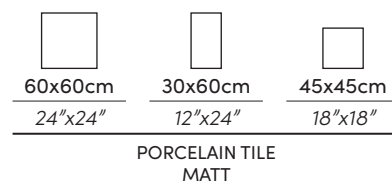

WEBSITE

PREMIERE

PORCELAIN TILE

104
-
105

*Also available in 2OUT

*Also available in 2OUT