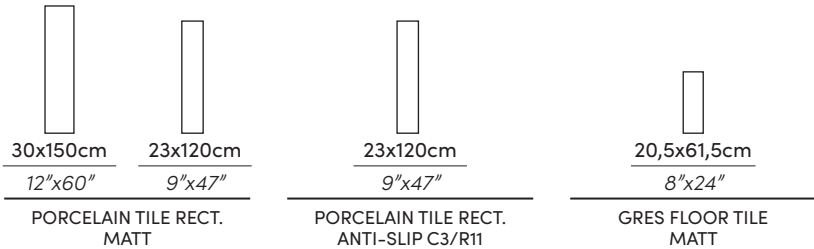

# LIONEL

PORCELAIN TILE

HAYA

CEREZO

MIEL \*

NOGAL

\*Also available in 23X120CM · 9"X47" MT. RECT.  
ANTI-SLIP C3/R11