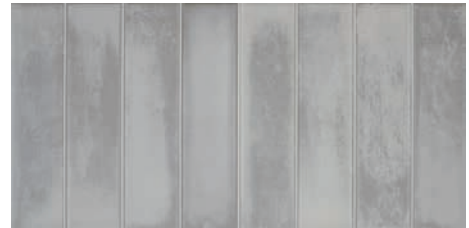

# PURSUE

RED BODY WALL TILE

WEBSITE

PEARL

GREIGE

GREY

GREY DARK

BLUE