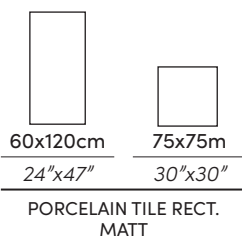

WEBSITE

MALEK
PORCELAIN TILE

BLACK