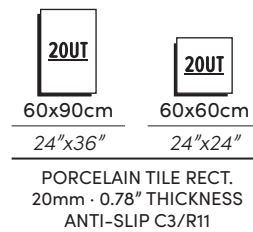

WEBSITE

ARENITE

PORCELAIN TILE

10
-
11