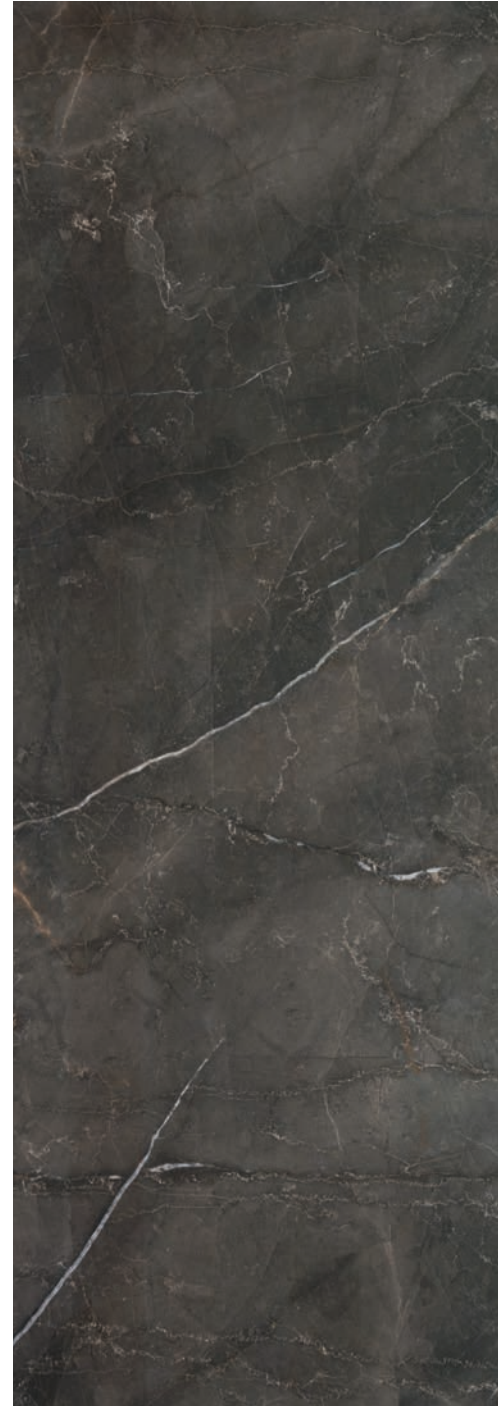

# MILDEN

PORCELAIN TILE

IVORY

PEARL

NATURAL

\* Only 60X120CM · 24"X47" PUL

60x120cm

24"x47"