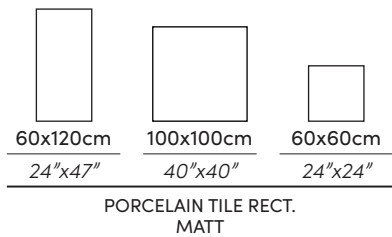

WEBSITE

ARENITE

PORCELAIN TILE

10
-
11