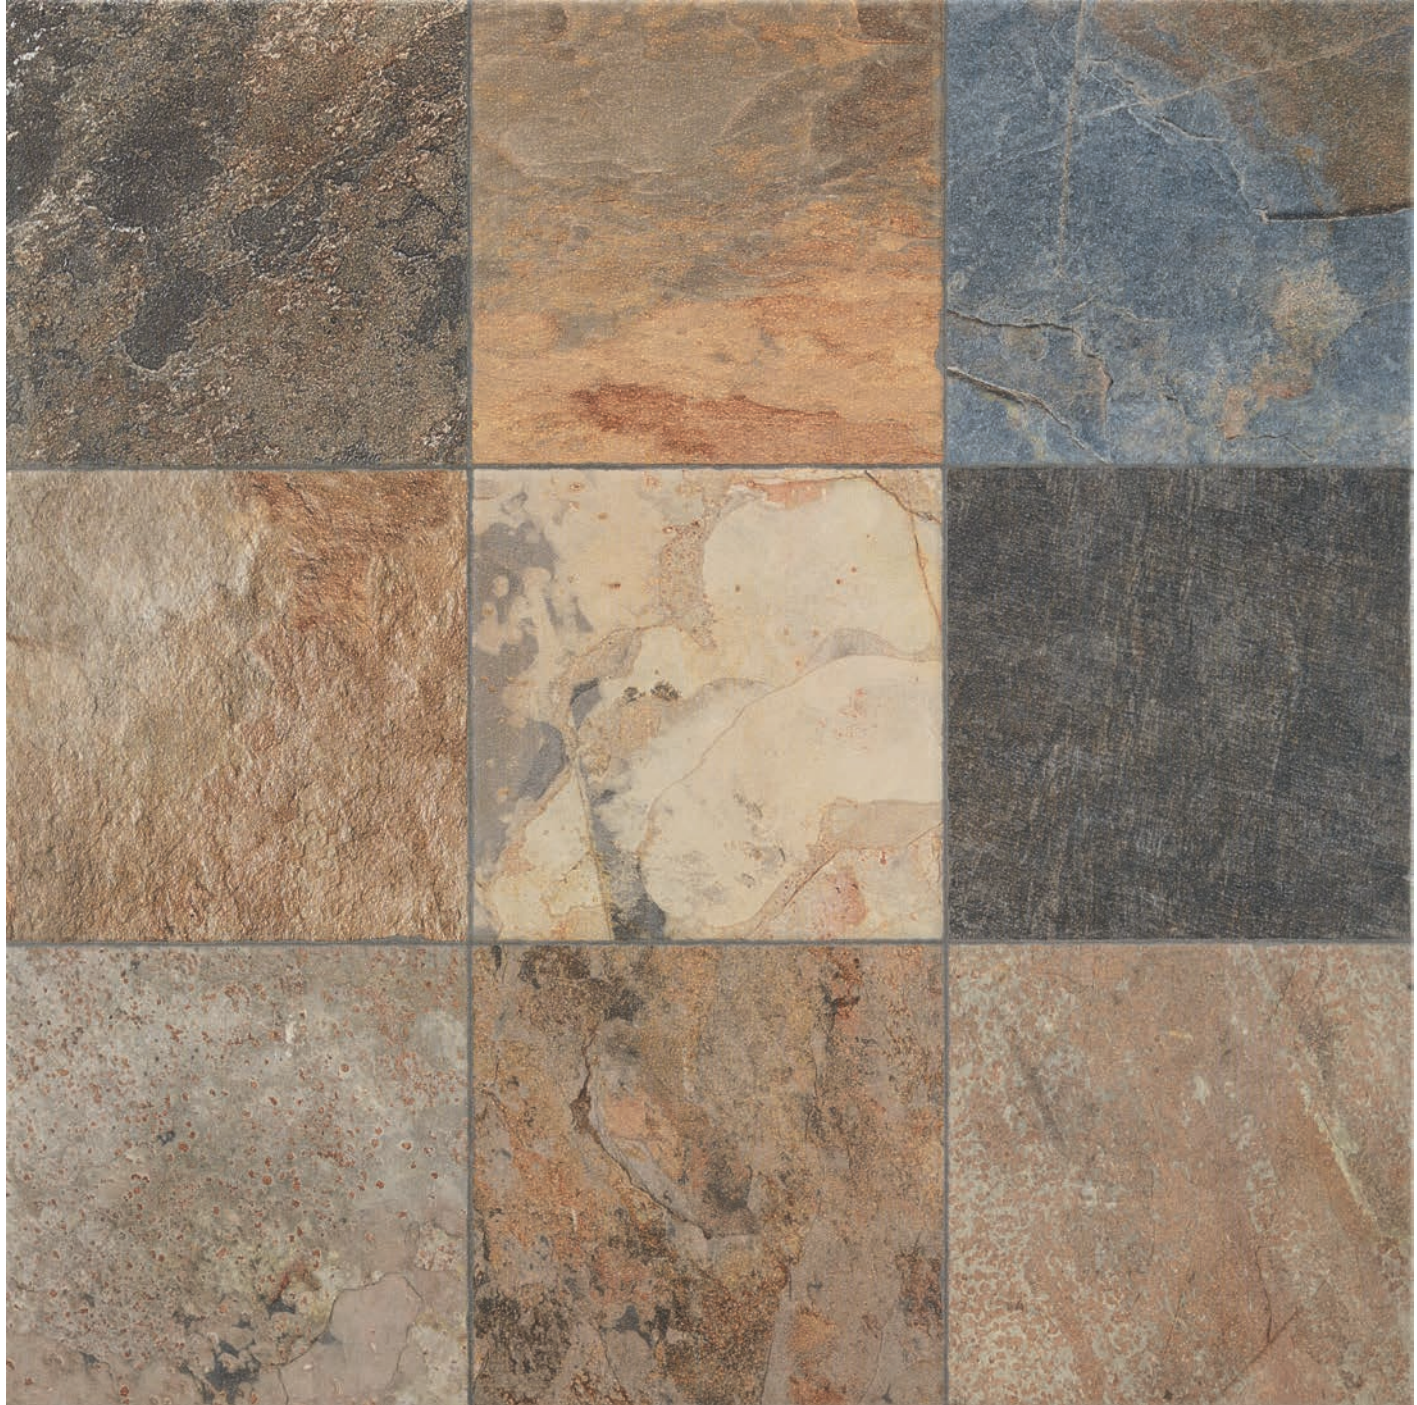

WEBSITE

ILAB
PORCELAIN TILE

MULTI

20
-
21