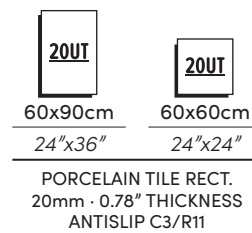

WEBSITE

PREMIERE

PORCELAIN TILE

104
-
105

*Also available in 2OUT

*Also available in 2OUT