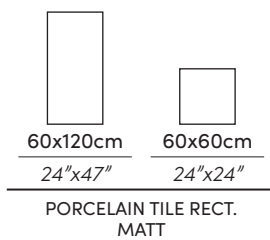

WEBSITE

STRATO

PORCELAIN TILE

LIGHT