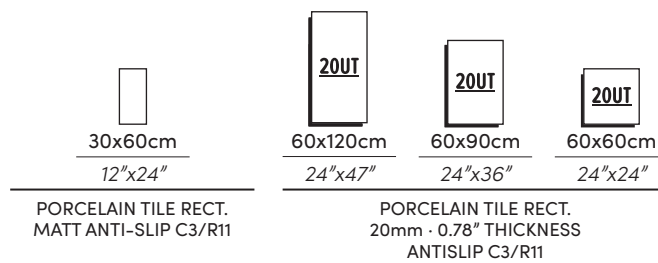

WEBSITE

ROOTLATE

PORCELAIN TILE

ÓXIDO