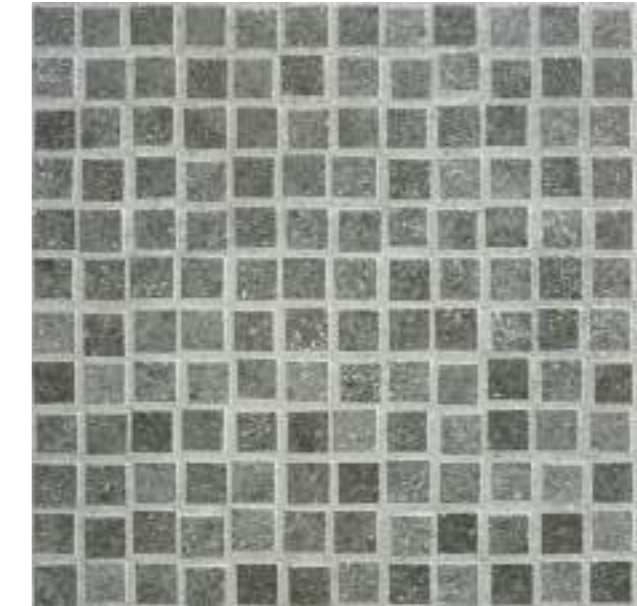

CZ GRAPHITE

TECHNICAL INFORMATION	
SHADE VARIATION:	V3
SLIP RESISTANCE:	
MATT INOUT	C3 / R10C
RELIEF:	
60X60 24"X24"	YES
GRAPHIC DEVELOPMENT:	
60X60 24"X24" RECT	5 FACES