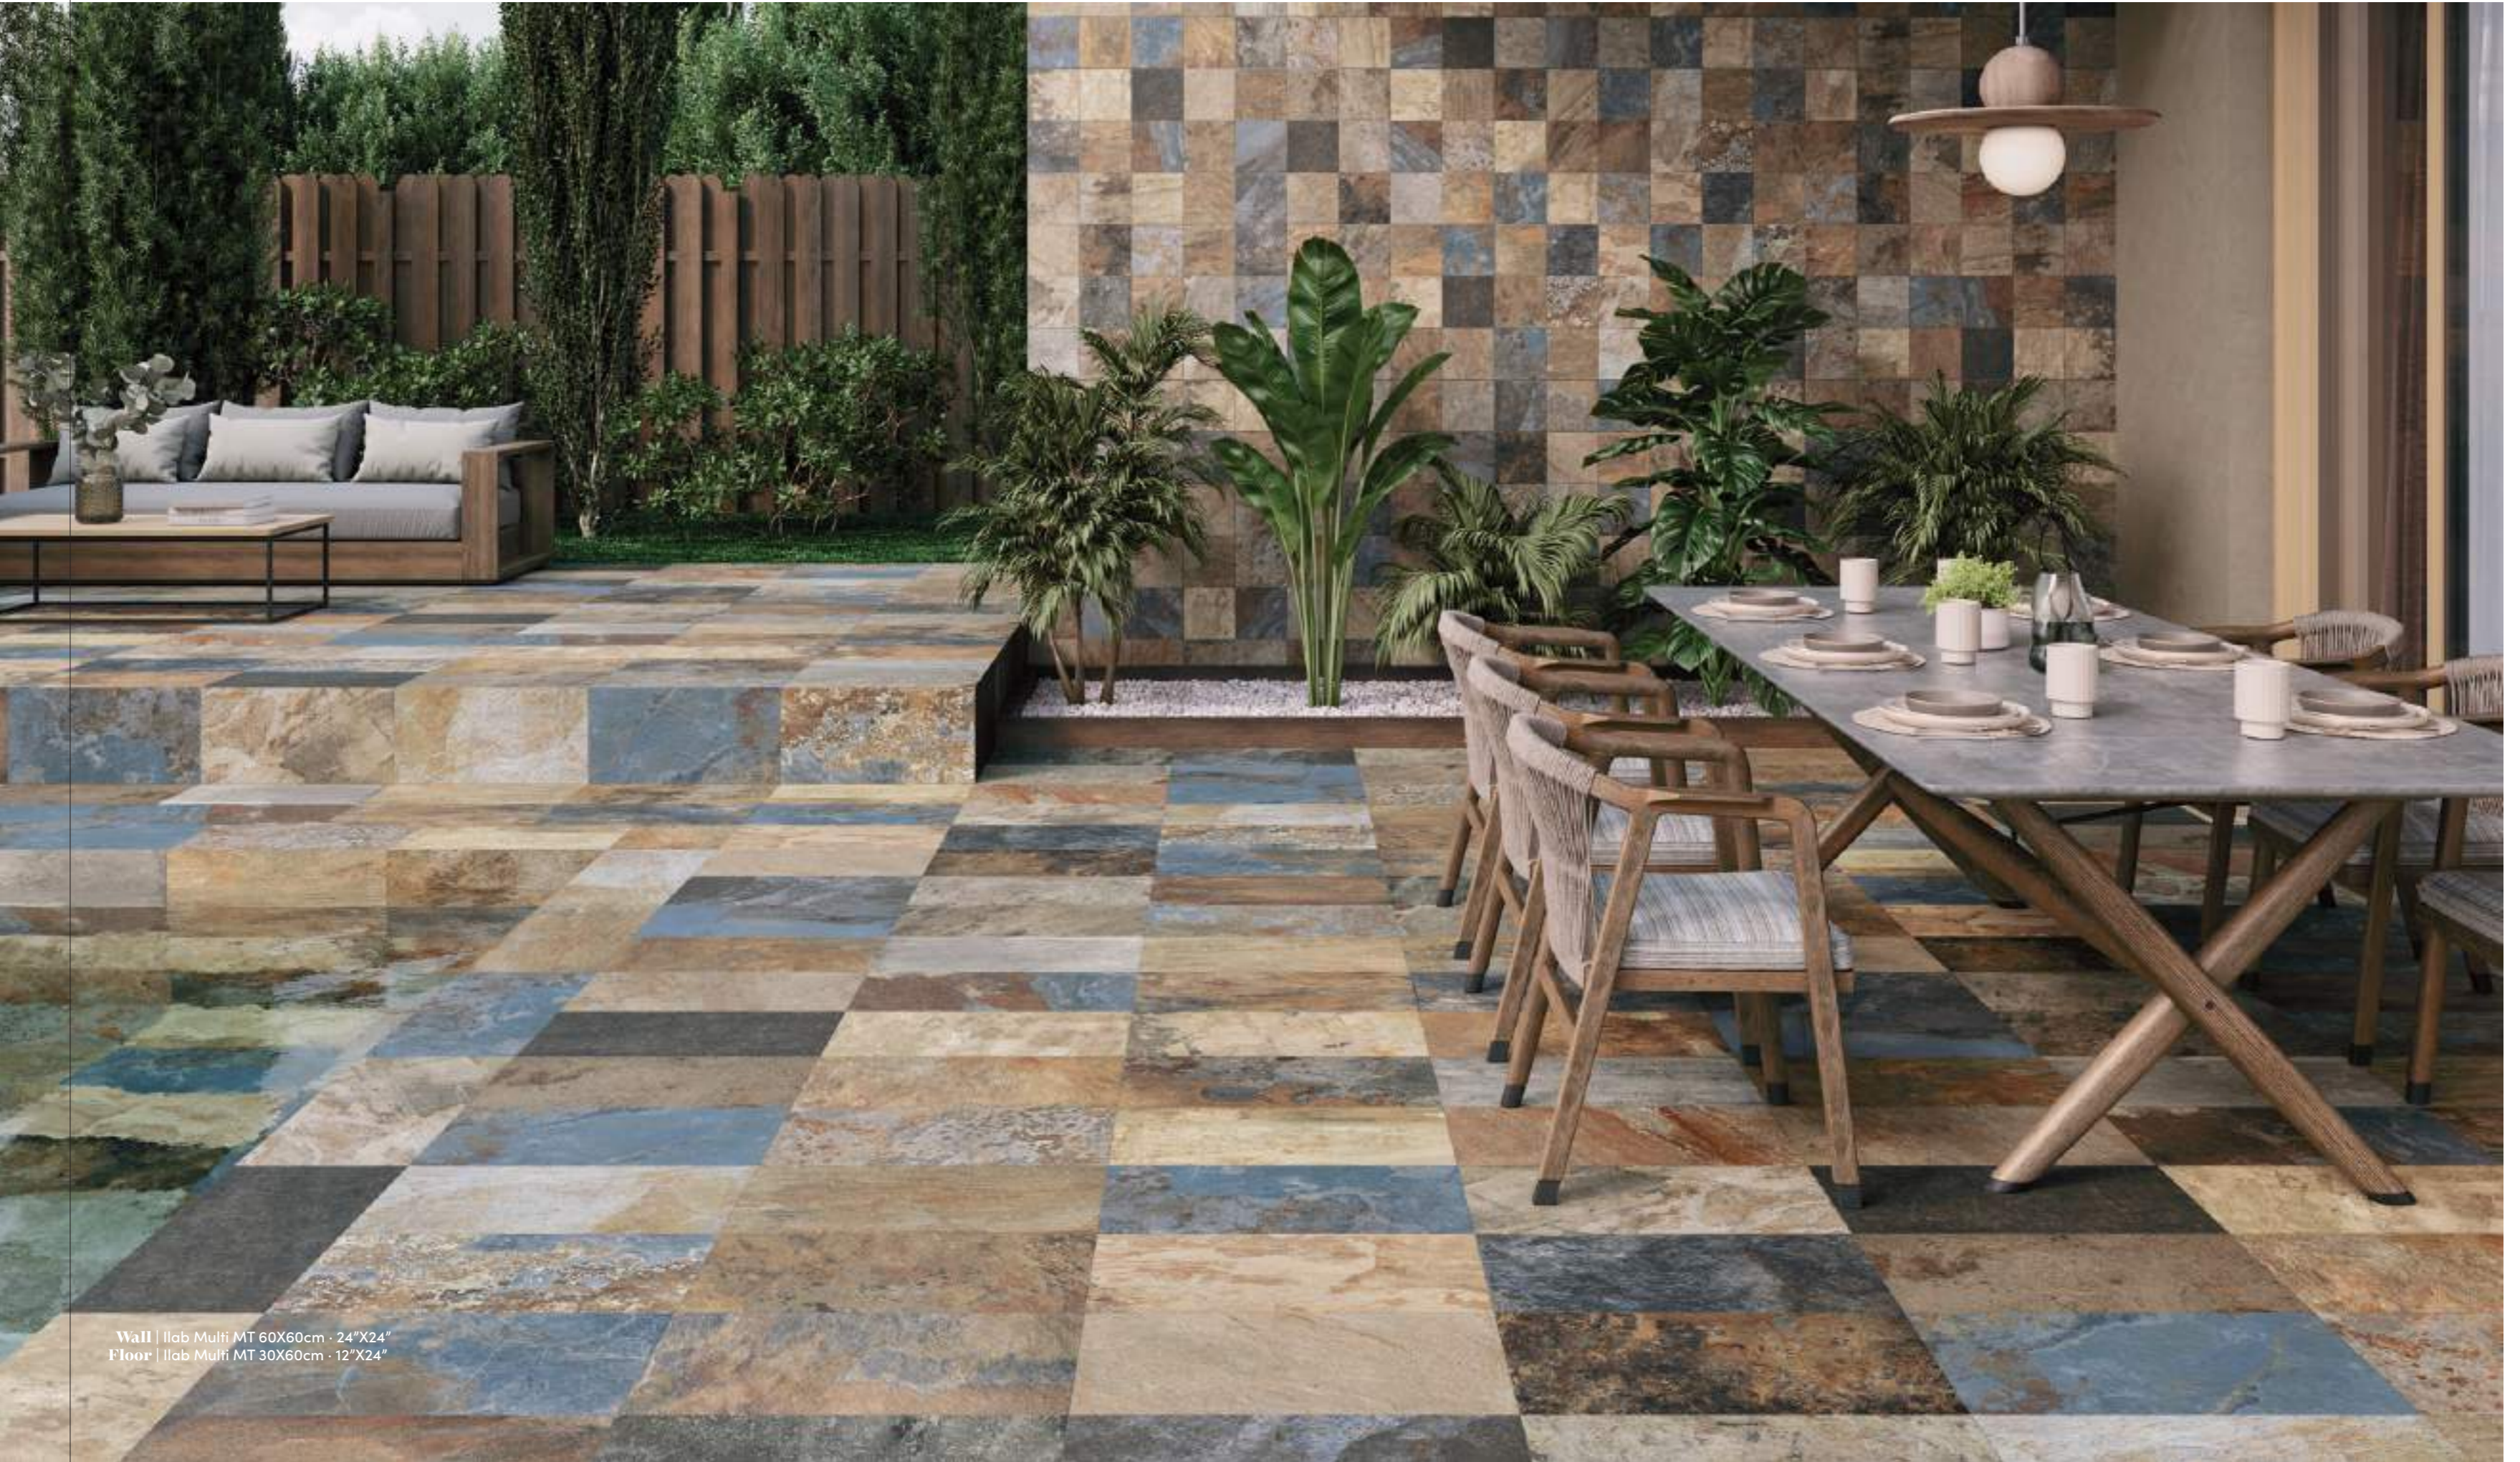

SLIP RESISTANCE:

MATT ANTI-SLIP C3 / R11C

RELIEF: YES

GRAPHIC DEVELOPMENT:

30X60 12"X24" 41 FACES

60X60 24"X24" 11 FACES

PORCELAIN TILE
 MATT

COLOR	60X60CM · 24"X24"	30X60CM · 12"X24"
MULTI	VA6PFS	VA5CES