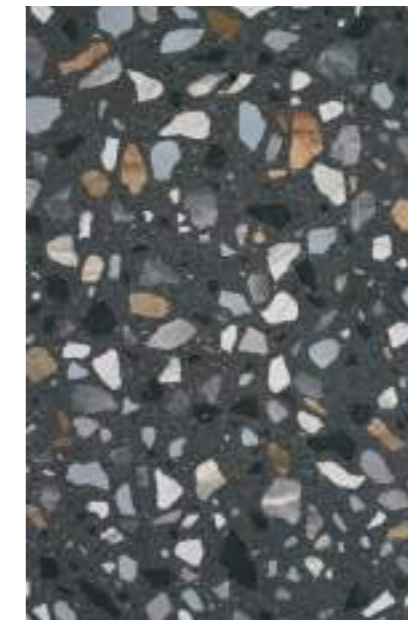

XL GRAPHITE

TECHNICAL INFORMATION

SHADE VARIATION: V3

RELIEF: NO

GRAPHIC DEVELOPMENT:

60X120 24"X47" RECT 11 FACES

PORCELAIN TILE RECT.
POLISHED

COLOR	60X120CM · 24"X47"
BEIGE	CASICS
WHITE	CASICS
GRAPHITE	CAS1GS
XL BEIGE	CASICS
XL WHITE	CASICS
XL GRAPHITE	CAS1GS