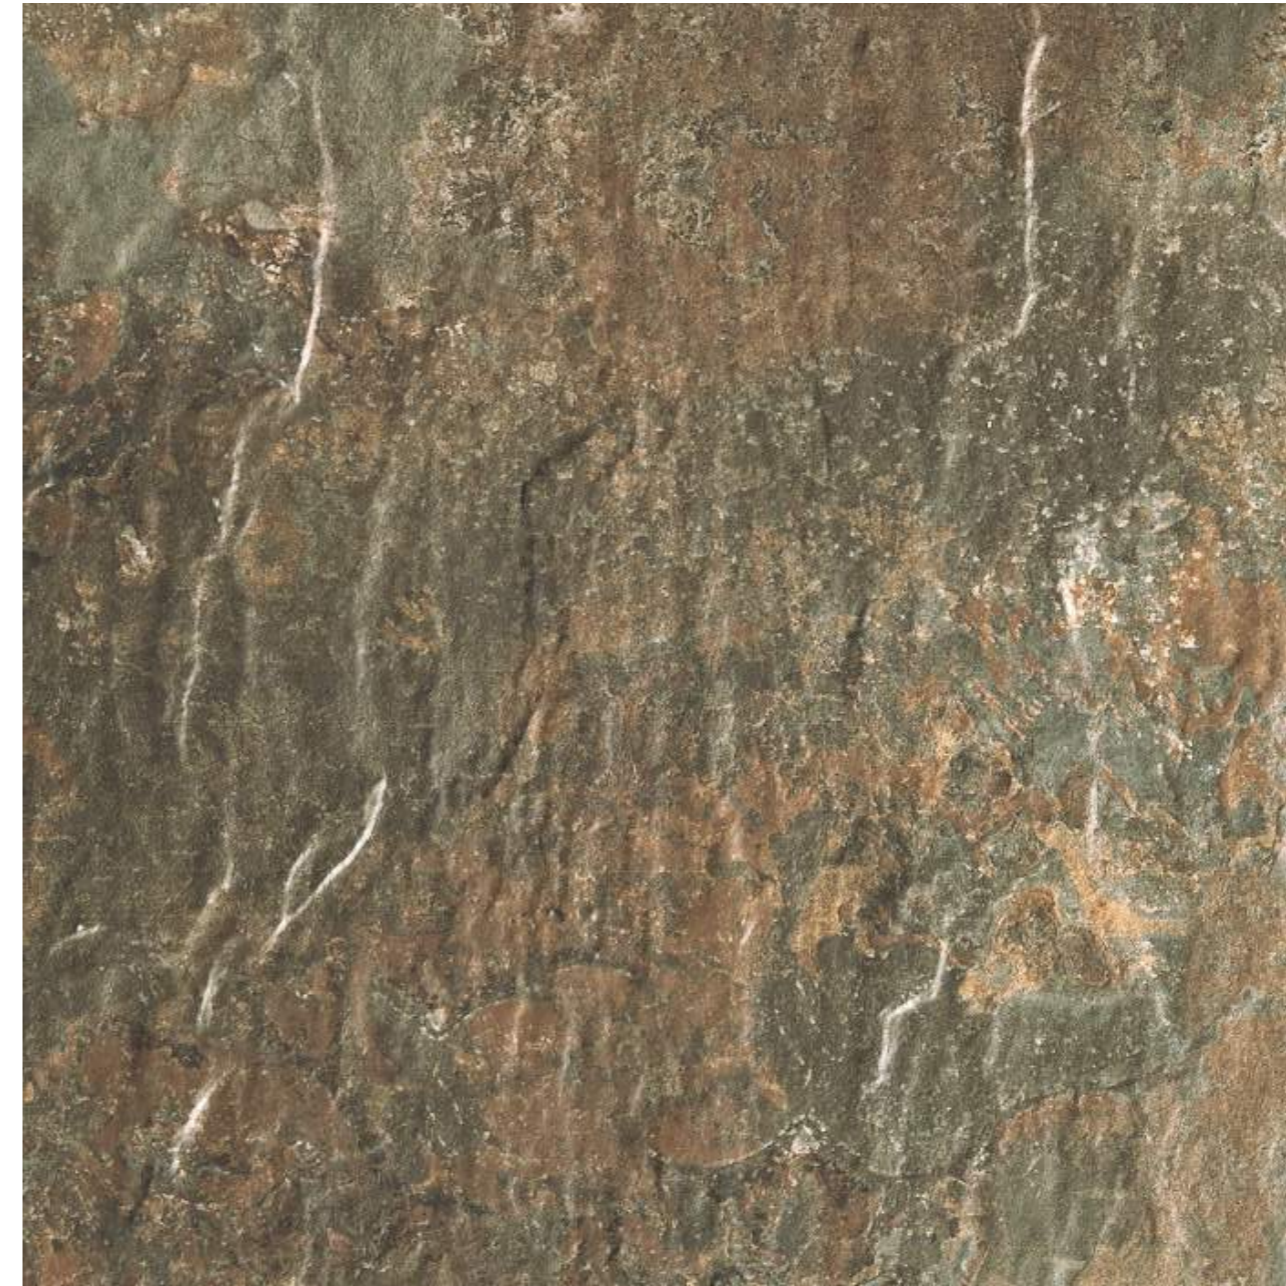

WEBSITE

SLATE
PORCELAIN TILE

MULTI

TECHNICAL INFORMATION

SHADE VARIATION: V3

SLIP RESISTANCE:

MATT C1 / R9A

RELIEF:

30X60 12"X24" YES

GRAPHIC DEVELOPMENT:

30X60 12"X24" 12 FACES