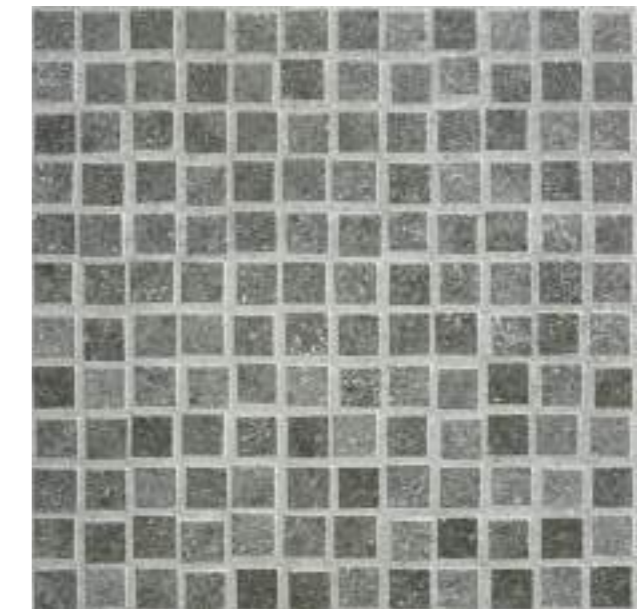

TECHNICAL INFORMATION	
SHADE VARIATION:	V3
SLIP RESISTANCE:	
MATT INOUT	C3 / R10C
RELIEF:	
60X60 24"X24"	YES
GRAPHIC DEVELOPMENT:	
60X60 24"X24" RECT	5 FACES