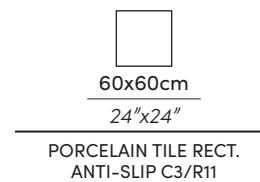

WEBSITE

PURSUE
PORCELAIN TILE

* Also available in 60X60CM · 24"X24" RECT
ANTI-SLIP C3/R11

* Also available in 60X60CM · 24"X24" RECT
ANTI-SLIP C3/R11

* Also available in 60X60CM · 24"X24" RECT
ANTI-SLIP C3/R11

* Also available in 60X60CM · 24"X24" RECT
ANTI-SLIP C3/R11

* Only in 60X120CM · 24"X47" MT RECT