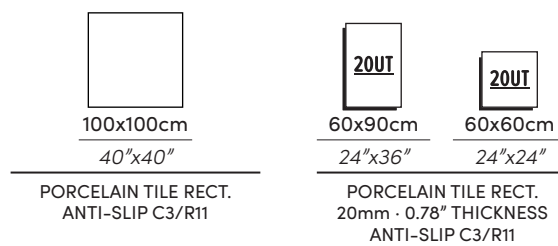

WEBSITE

ARENITE

PORCELAIN TILE

NATURAL

GREY

PEARL

DARK GREY

10
-
11