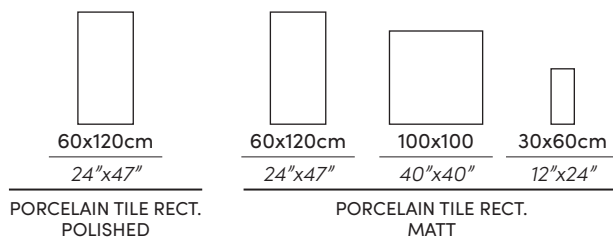

SCARLET

Floor | Scarlet Soft Ivory MT Rect. 100X100cm · 40"X40"

WEBSITE

SCARLET

PORCELAIN TILE

SOFT IVORY

SOFT WHITE

104
-
105