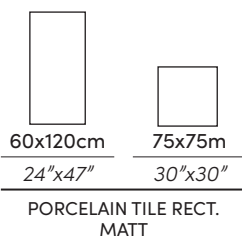

WEBSITE

MALEK
PORCELAIN TILE

BLACK