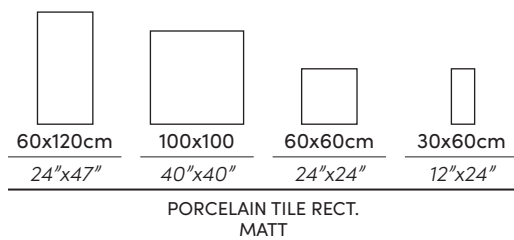

WEBSITE

PURSUE
PORCELAIN TILE

* Also available in 60X60CM · 24"X24" RECT
ANTI-SLIP C3/R11

* Also available in 60X60CM · 24"X24" RECT
ANTI-SLIP C3/R11

* Also available in 60X60CM · 24"X24" RECT
ANTI-SLIP C3/R11

* Also available in 60X60CM · 24"X24" RECT
ANTI-SLIP C3/R11

* Only in 60X120CM · 24"X47" MT RECT