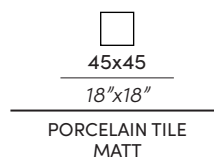

WEBSITE

PURSUE
PORCELAIN TILE

* Also available in 60X60CM · 24"X24" RECT
ANTI-SLIP C3/R11

* Also available in 60X60CM · 24"X24" RECT
ANTI-SLIP C3/R11

* Also available in 60X60CM · 24"X24" RECT
ANTI-SLIP C3/R11

* Also available in 60X60CM · 24"X24" RECT
ANTI-SLIP C3/R11

* Only in 60X120CM · 24"X47" MT RECT