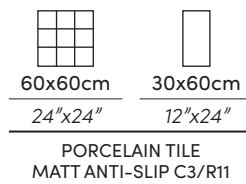

WEBSITE

ILAB
PORCELAIN TILE

MULTI

18
-
19