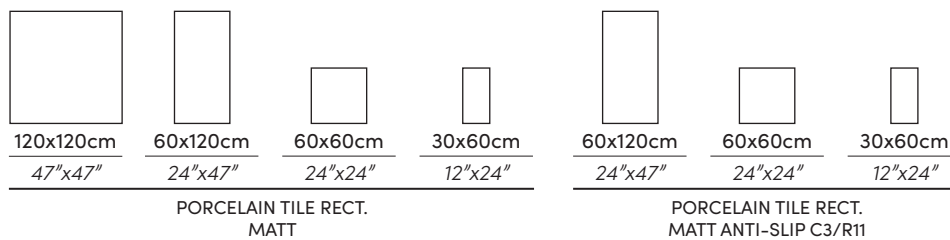

WEBSITE

ULISSE

PORCELAIN TILE

60
-
61