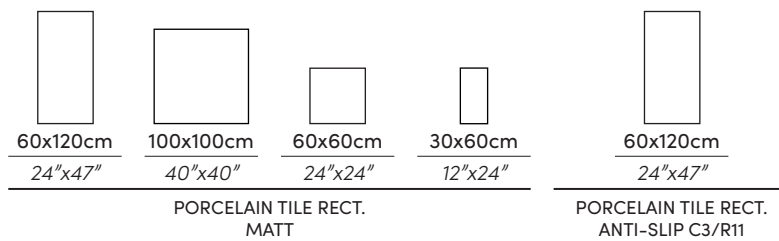

WEBSITE

NUANCES

PORCELAIN TILE

PEARL