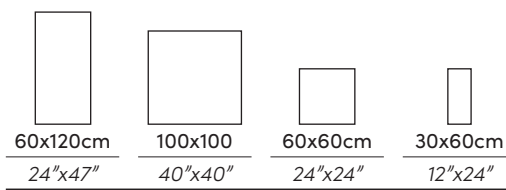

PORCELAIN TILE RECT.
MATT