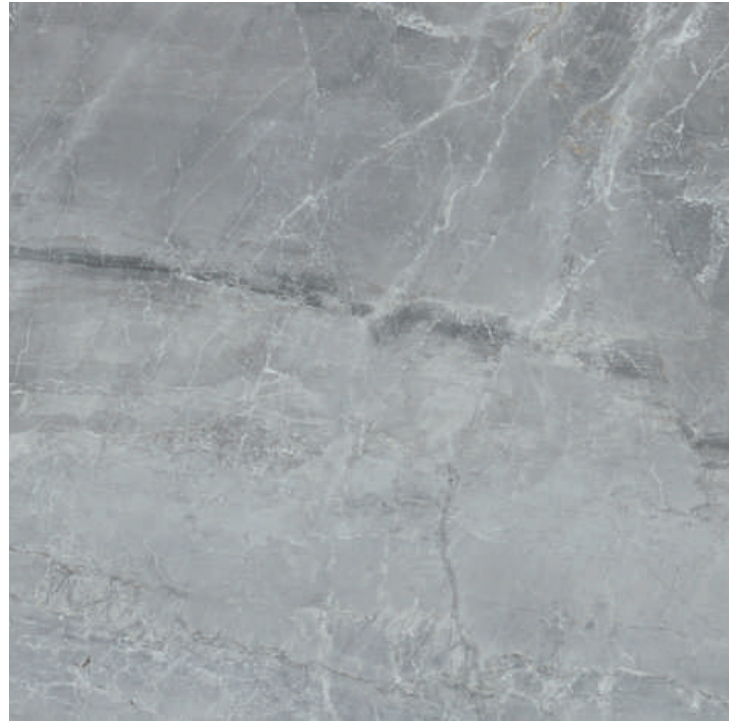

WEBSITE

SUBLIME

PORCELAIN TILE

GREY

112
-
113

60x120cm
24"x47"

PORCELAIN TILE RECT.
POLISHED

60x120cm
24"x47"

60x60cm
24"x24"

PORCELAIN TILE RECT.
MATT

ASTRA