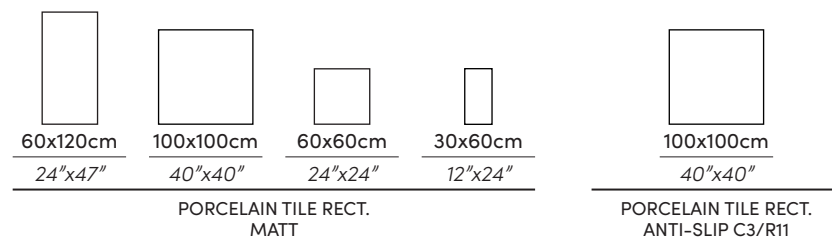

WEBSITE

HARDY

PORCELAIN TILE

PEARL