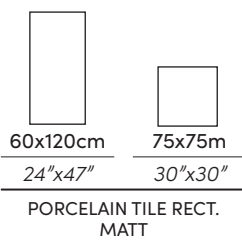

Wall | Origins Natural MT Rect. / Sand MT Rect. 60X120cm · 24"X47"
Floor | Origins Natural MT Rect. 60X120cm · 24"X47"

WEBSITE

ORIGINS

PORCELAIN TILE

SAND

NATURAL

GREY

46
—
47