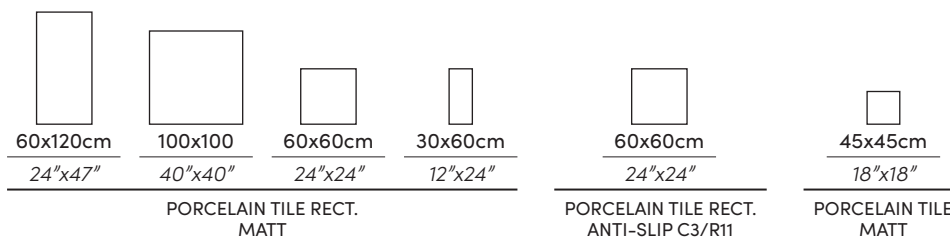

GREY

DARK GREY

TOBACCO

132
—
133

Wall | Feroe Pearl / Decor Pearl / Grey MT Rect. 60X120cm · 24"X47"
Floor | Feroe Grey MT Rect. 60x120 · 24"X47"

WEBSITE

FEROE
PORCELAIN TILE

DECOR GREIGE