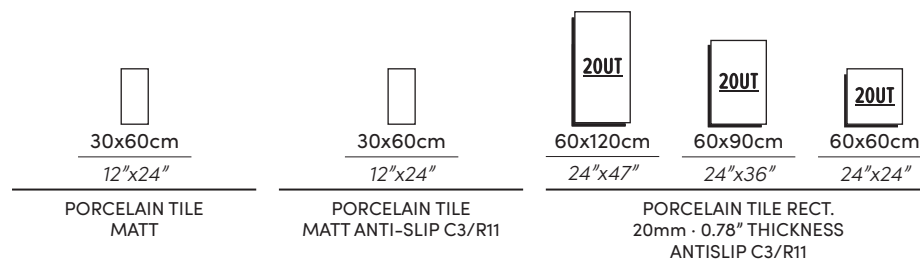

WEBSITE

ROOTLATE

PORCELAIN TILE

*Only in 30x60CM · 12"x24"

*Only in 30x60CM · 12"x24"

52
-
53