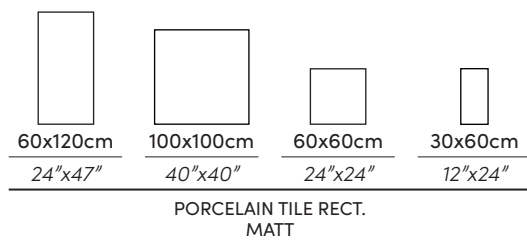

WEBSITE

ARENITE

PORCELAIN TILE

10
-
11