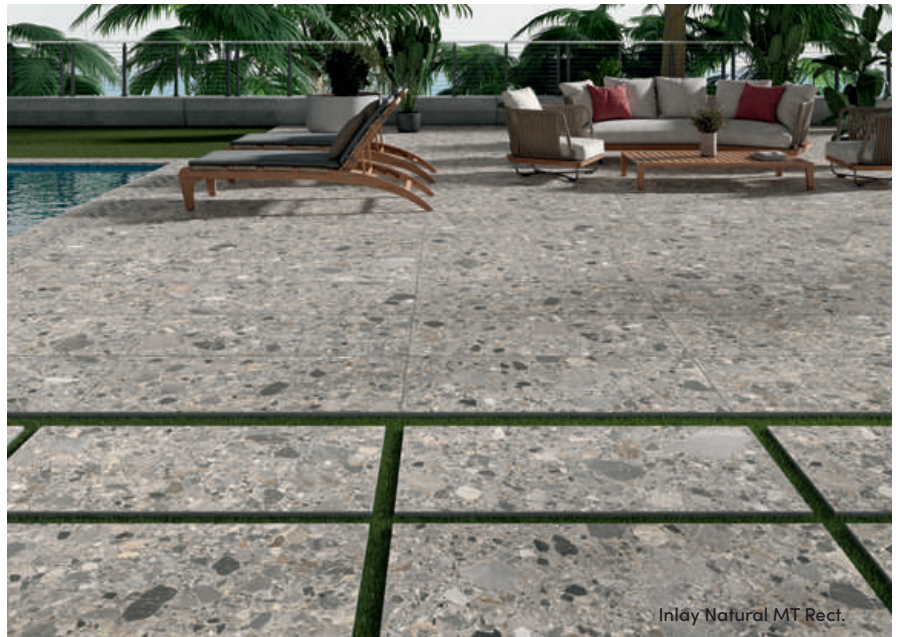

INLAY

PORCELAIN TILE

RECT. MATT

20mm · 0.78" THICKNESS ANTISLIP C3/R11

2OUT

NATURAL

PEARL

GRAPHITE

60x120cm
24"x47"

60x120cm
24"x47"

60x120cm
24"x47"

Available also:

PORCELAIN TILE
POLISHED RECT.

60x120 · 24"x47"

PORCELAIN TILE
MATT RECT.

60x120 · 24"x47"

Inlay Natural MT Rect.

SUMUM

PORCELAIN TILE

RECT. MATT

20mm · 0.78" THICKNESS ANTISLIP C3/R11

2OUT

BEIGE

PEARL

GREY

60x120cm
24"x47"

60x120cm
24"x47"

60x120cm
24"x47"

Available also:

PORCELAIN TILE
MATT RECT.

60x120 · 24"x47"
100x100 · 40"x40"

PORCELAIN TILE
MATT RECT. ANTISLIP C3/R11

100x100 · 40"x40"