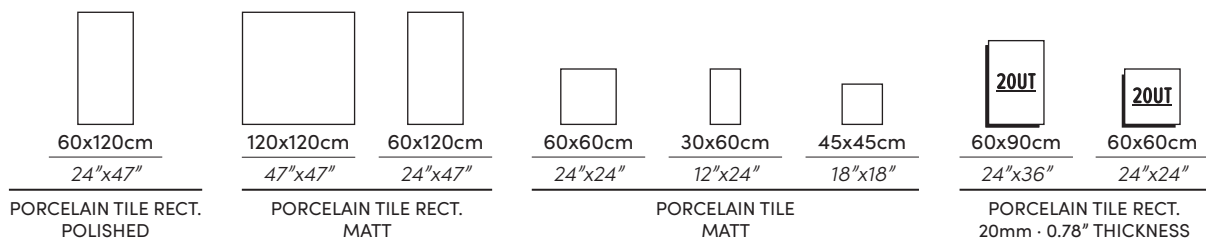

92
-
93

*Also available in 2OUT

*Also available in 2OUT