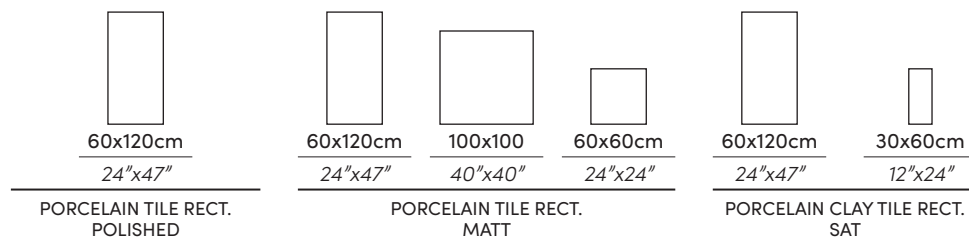

Wall | Lumiere White MT Rect. / LB White MT Rect. 33,3X90cm · 13"X36"
Floor | Lumiere White MT Rect. 60X60cm · 24"X24"

WEBSITE

LUMIERE

PORCELAIN TILE

NATURAL

WHITE

LUMIERE

Wall | Lumiere Natural MT / LB Natural MT Rect. 33,3X90cm · 13"X36"
Floor | Lumiere Natural MT Rect. 60X60cm · 24"X24"