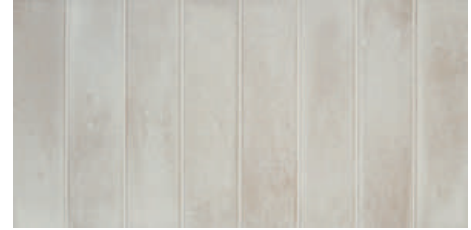

PURSUE

RED BODY WALL TILE

WEBSITE

GREIGE

154
—
155

30x60cm

12"x24"

RED BODY WALL TILE
GLOSSY