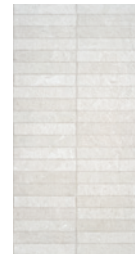

DECOR BIANCO

60x120cm
24"x48"