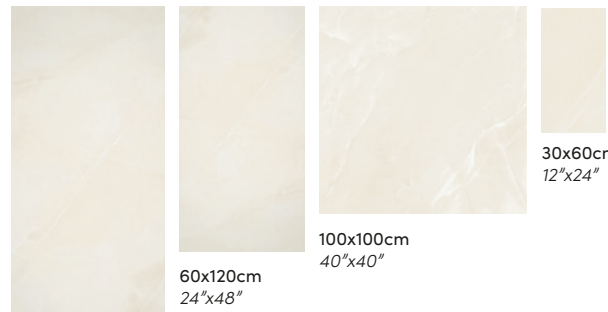

# SCARLET

PORCELAIN TILE

RECT. POLISHED

SOFT IVORY

60x120cm  
24"x48"

100x100cm  
40"x40"

RECT. MATT

SOFT IVORY