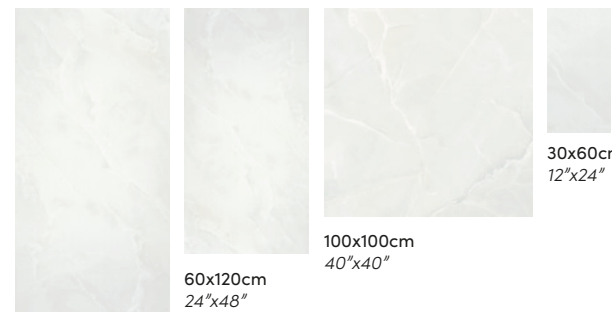

# SCARLET

PORCELAIN TILE

RECT. POLISHED

SOFT IVORY

60x120cm  
24"x48"

100x100cm  
40"x40"

RECT. MATT

SOFT IVORY

75x150cm  
30"x60"

60x120cm  
24"x48"

100x100cm  
40"x40"

30x60cm  
12"x24"

RECT. POLISHED

SOFT WHITE

60x120cm  
24"x48"

100x100cm  
40"x40"

RECT. MATT

SOFT WHITE

75x150cm  
30"x60"

60x120cm  
24"x48"

100x100cm  
40"x40"

30x60cm  
12"x24"

RECT. POLISHED

GREY