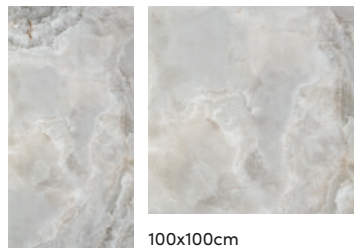

RECT. MATT

SOFT WHITE

75x150cm  
30"x60"

60x120cm  
24"x48"

100x100cm  
40"x40"

30x60cm  
12"x24"

RECT. POLISHED

GREY

60x120cm  
24"x48"

100x100cm  
40"x40"

RECT. POLISHED

BLUE

60x120cm  
24"x48"

100x100cm  
40"x40"

RECT. POLISHED

BLACK