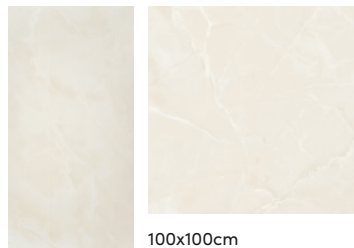

# SCARLET

PORCELAIN TILE

RECT. POLISHED

SOFT IVORY

60x120cm  
24"x48"

100x100cm  
40"x40"

RECT. MATT

SOFT IVORY