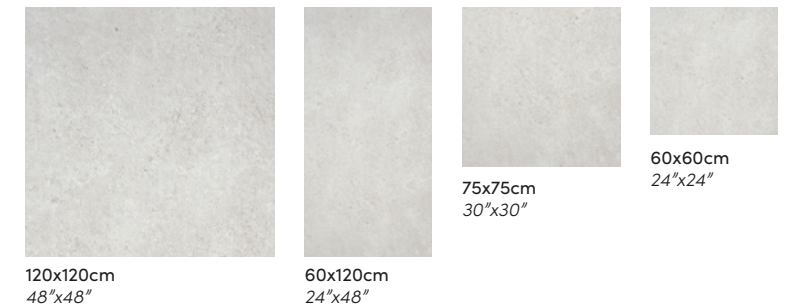

60x120cm
24"x48"

75x75cm
30"x30"

60x60cm
24"x24"

RECT. MATT 3DBUILT_DG1

NATURAL

120x120cm
48"x48"

60x120cm
24"x48"

75x75cm
30"x30"

60x60cm
24"x24"

RECT. MATT 3DBUILT_DG1

PEARL

120x120cm
48"x48"

60x120cm
24"x48"

75x75cm
30"x30"

60x60cm
24"x24"