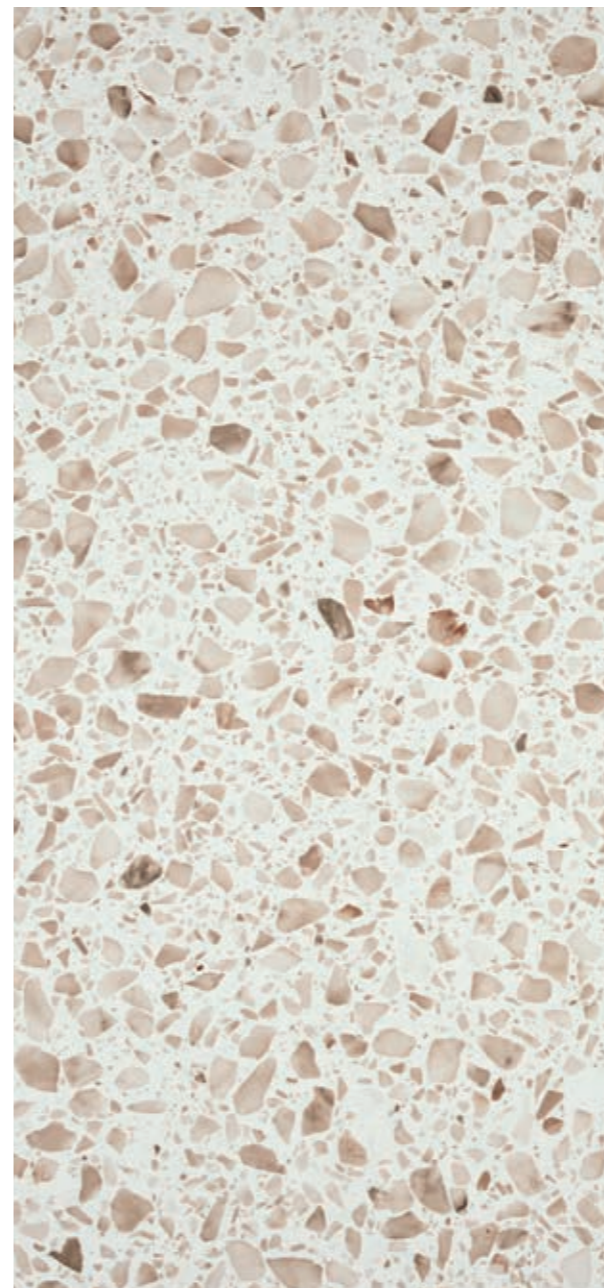

INDEED
PORCELAIN TILE

WEBSITE

CONFETTI WARM