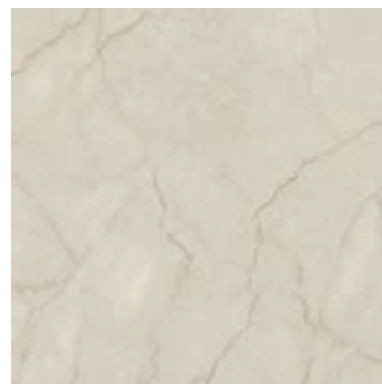

100x100cm · 40"x40"