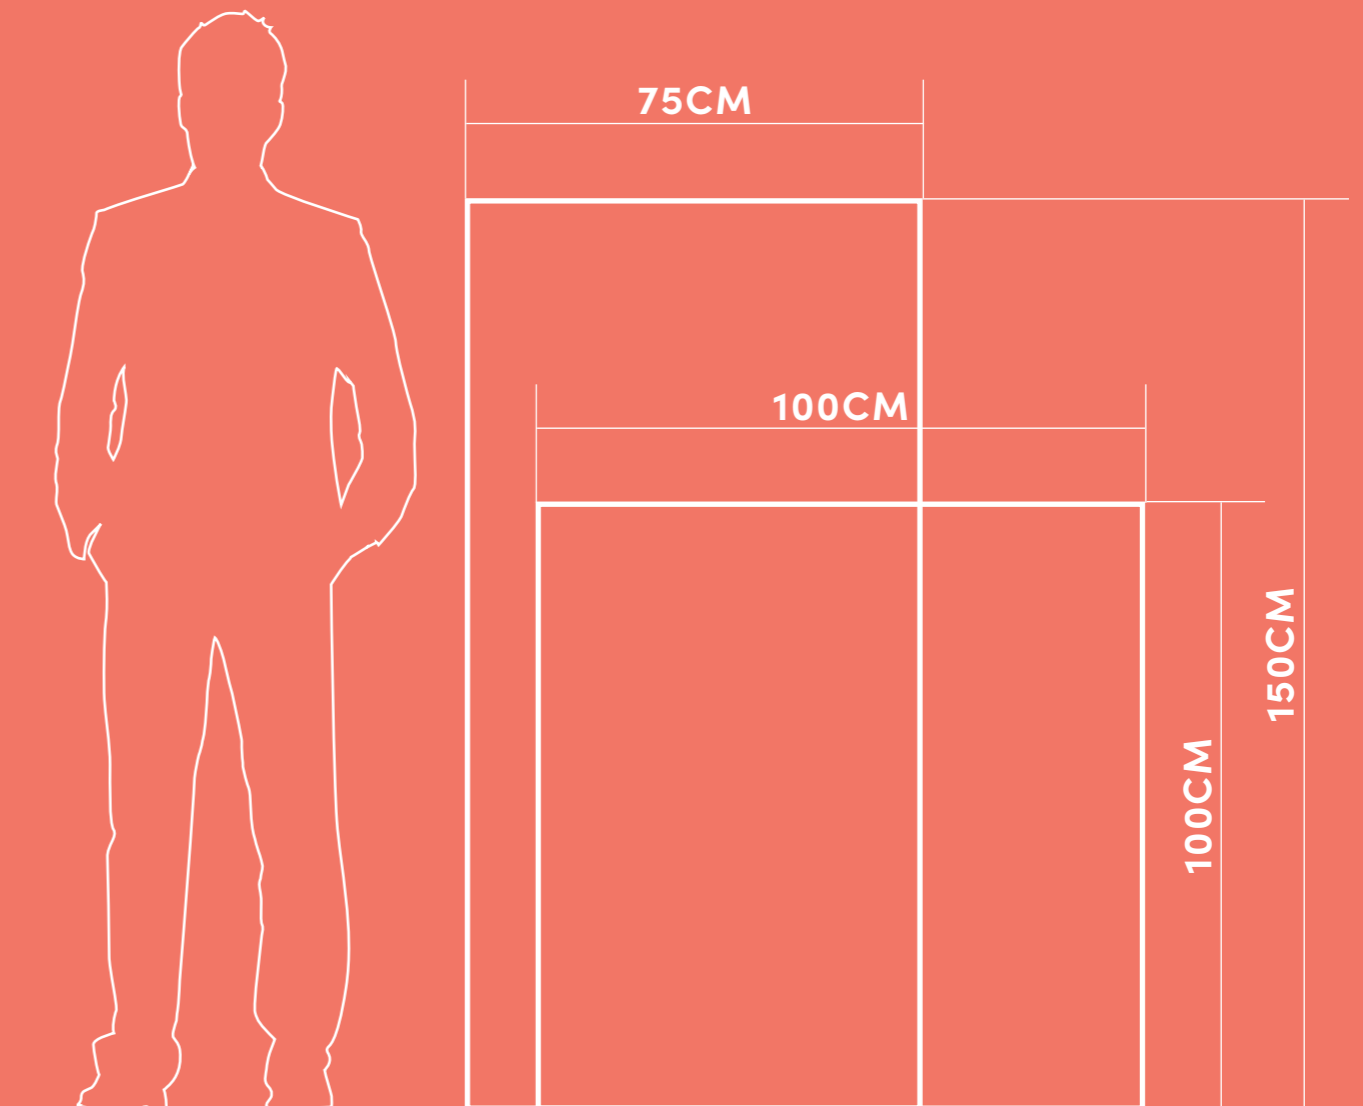

NEW SIZES

100X100 RECT. 40"X40" POLISH
75X150 RECT. 30"X60" MATT / SATIN