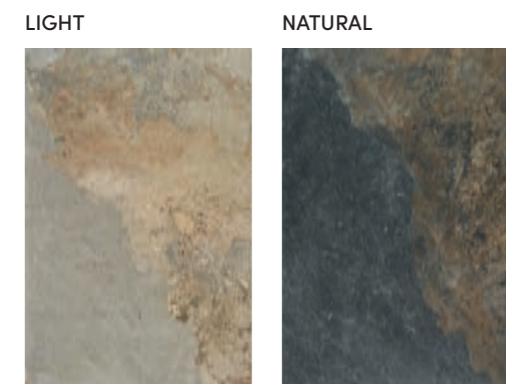

LIGHT   **NATURAL**
60x90cm · 24"x36"   60x90cm · 24"x36"
60x60cm · 24"x24"   60x60cm · 24"x24"

TECHNICAL INFORMATION	
SHADE VARIATION:	V3
FINISH:	MATT ANTI-SLIP
SLIP RESISTANCE:	C3/R11
RELIEF:	YES
GRAPHIC DEVELOPMENT:	
60X90 24"x36"	11 FACES
60X60 24"x24"	19 FACES

Available also:
PORCELAIN TILE MATT RECT.   PORCELAIN TILE RECT. ANTI-SLIP C3/R11
60x120 · 24"x47"   60x120 · 24"x47"
60x60 · 24"x24"

COLOR	60X90CM · 24"x36"	60X60CM · 24"x24"
GREY	CAV7CS	CAN6CS
IVORY	CAV7CS	CAN6CS
NATURAL	CAV7DS	CAN6DS