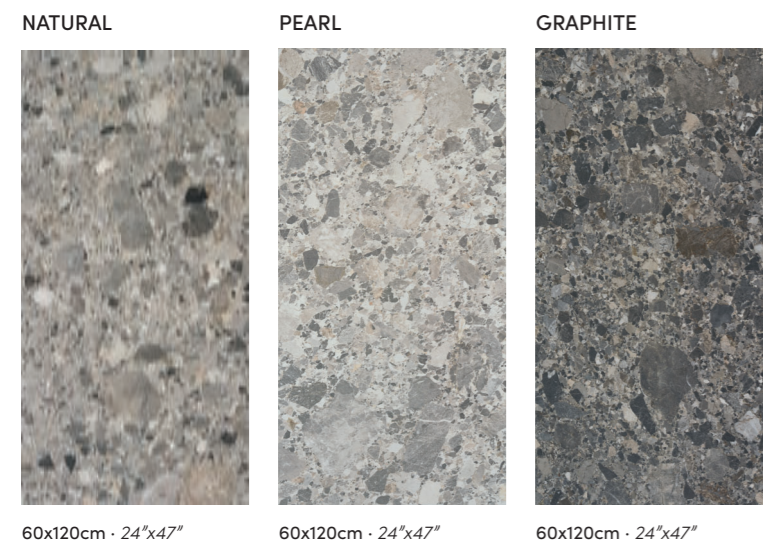

COLOR	60X120CM · 24"x47"
CREAM	CAX6BS
GREY	CAX6BS
PEARL	CAX6AS

INLAY
PORCELAIN TILE

PREMIERE
PORCELAIN TILE

RECT. MATT **20UT**
20mm · 0.78" THICKNESS ANTISLIP C3/R11

RECT. MATT **20UT**
20mm · 0.78" THICKNESS ANTISLIP C3/R11