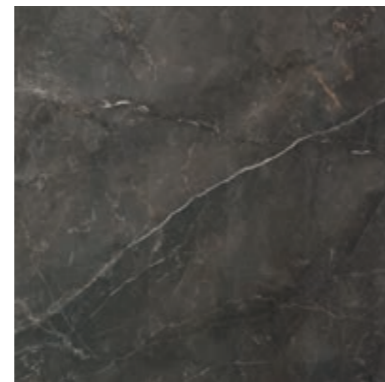

RECT. POLISHED

IVORY

PEARL

NATURAL

100x100cm · 40"x40"

100x100cm · 40"x40"

100x100cm · 40"x40"

TECHNICAL INFORMATION	
SHADE VARIATION:	V3
FINISH:	POLISHED
GRAPHIC DEVELOPMENT:	
100X100 40"X40"	8 FACES