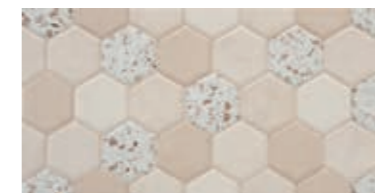

SAND UBO5FS

WHITE UBO5FS

WEBSITE

INDEED
RED BODY WALL TILE

Wall | Confetti Sand MT/ Confetti HX WARM/ Confetti Decor Mix 25X50cm - 10"X20"
Floor | Confetti Warm MT 60x60cm - 24"X24"

CONFETTI SAND

CONFETTI HX WARM