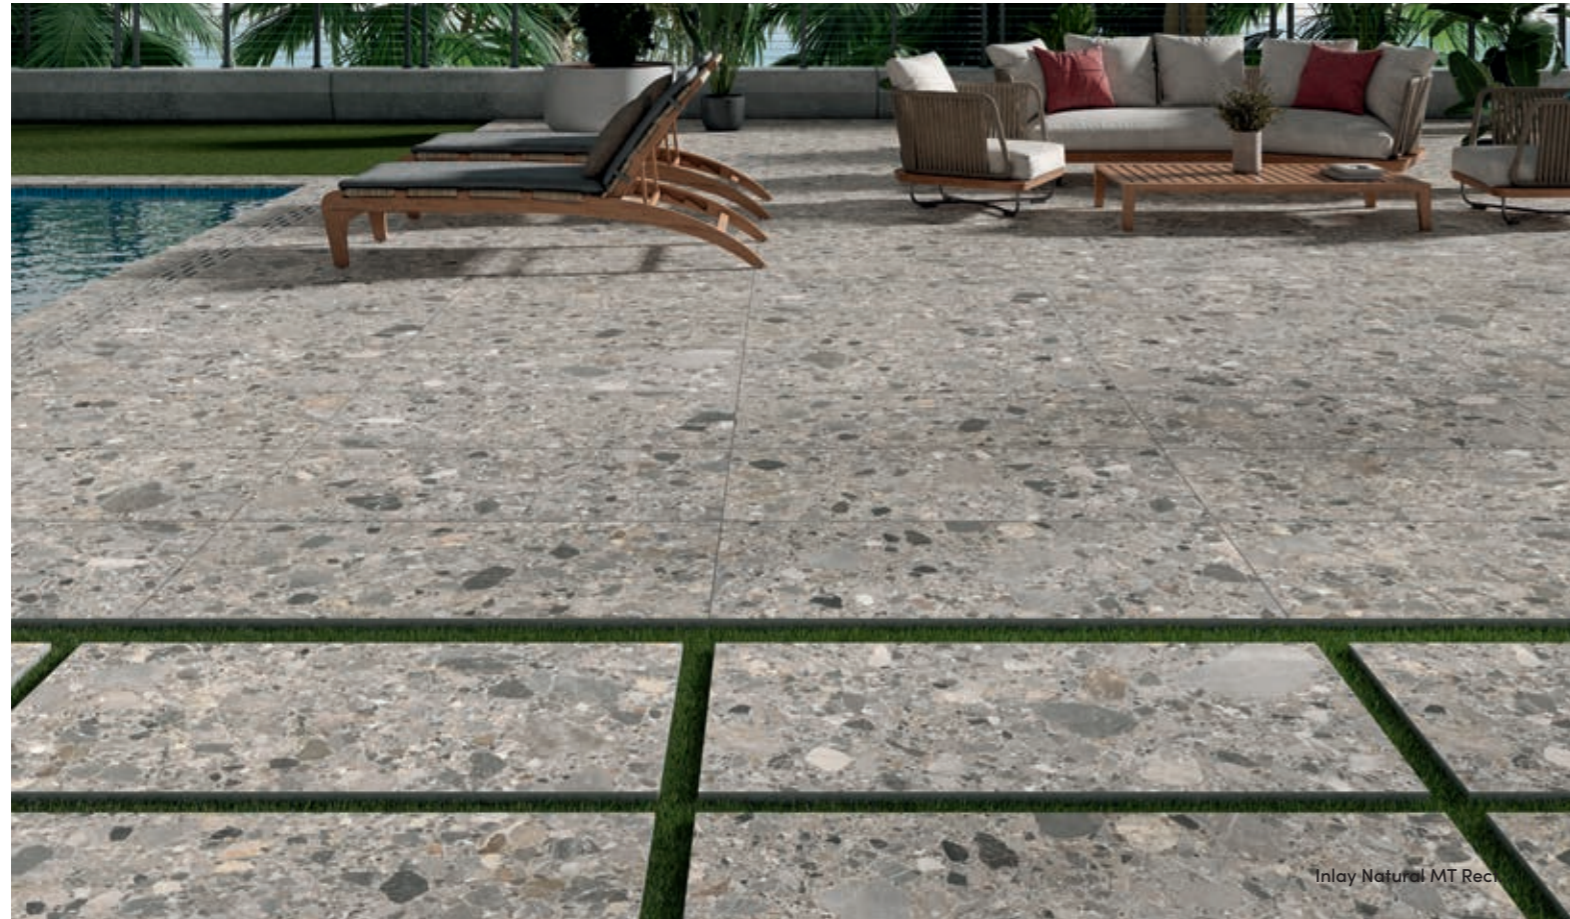

INLAY
PORCELAIN TILE

PREMIERE
PORCELAIN TILE

RECT. MATT **20UT**
20mm · 0.78" THICKNESS ANTISLIP C3/R11

RECT. MATT **20UT**
20mm · 0.78" THICKNESS ANTISLIP C3/R11