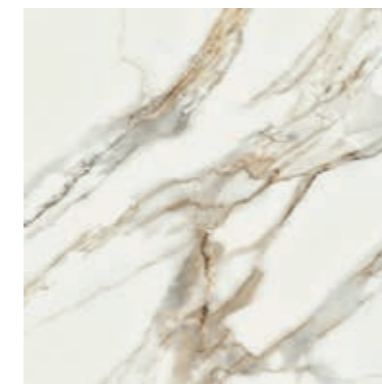

100x100cm · 40"x40"