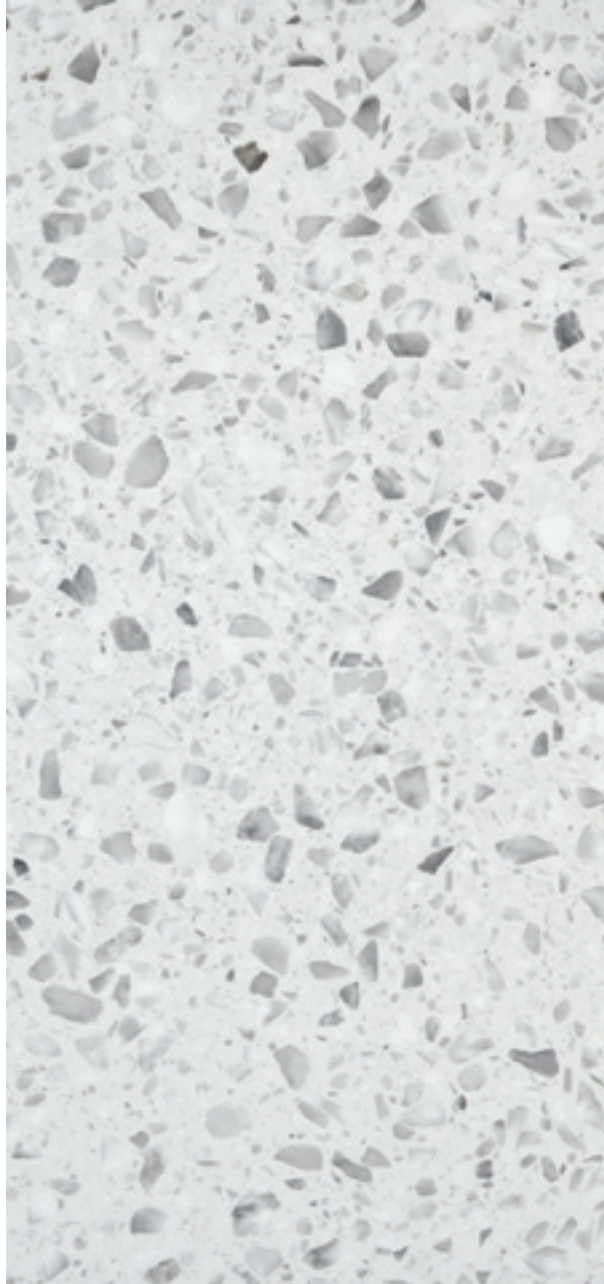

CONFETTI COLD

TECHNICAL INFORMATION	
SHADE VARIATION:	V2
FINISH:	MATT
SLIP RESISTANCE:	C1/R9A
RELIEF:	NO
GRAPHIC DEVELOPMENT:	
1 CANVAS	240X120 94"X47"

PORCELAIN TILE RECT
MATT

COLOR	60X60CM - 24X24"
CONFETTI COLD	CA5FBS
CONFETTI WARM	CA5FBS