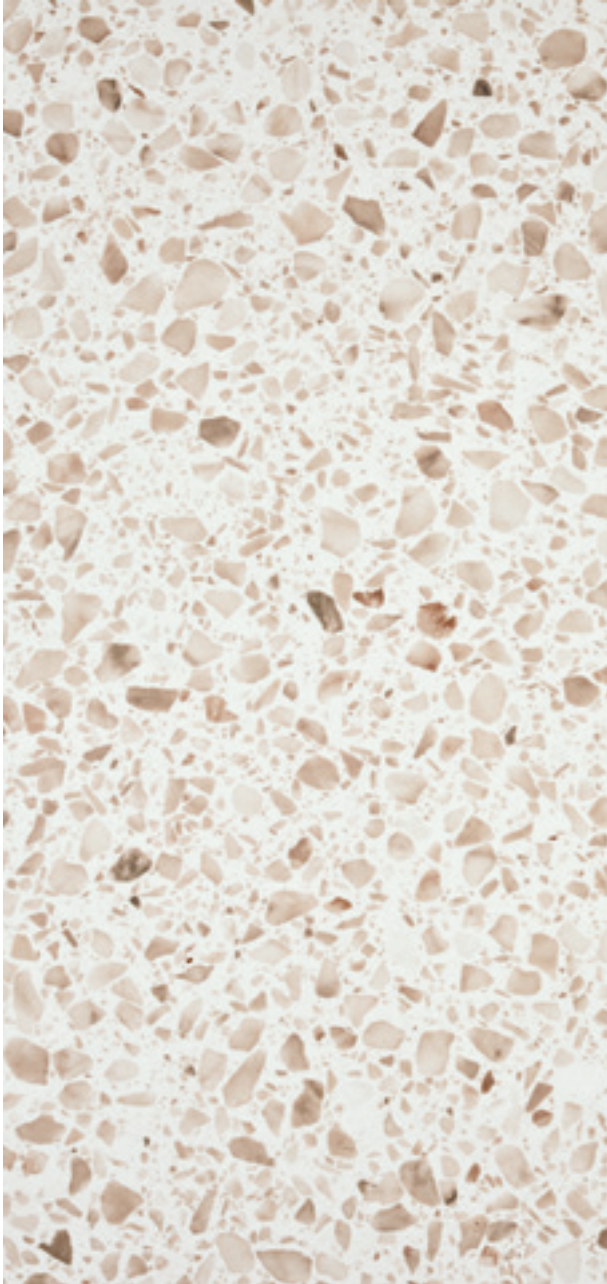

WEBSITE

INDEED

PORCELAIN TILE

CONFETTI WARM