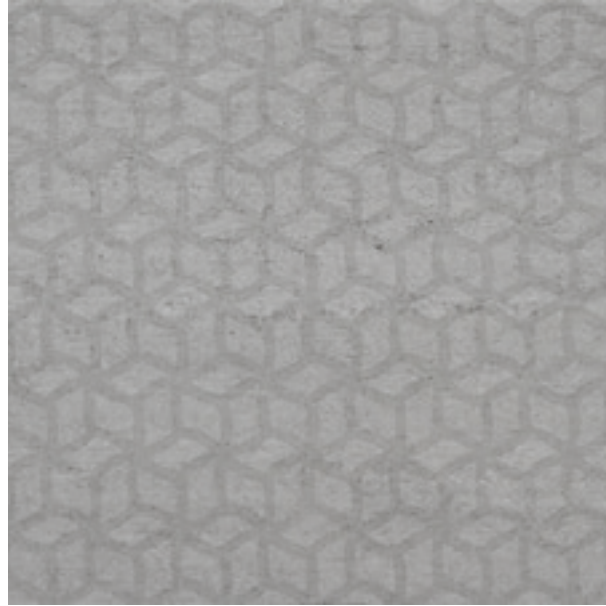

DECOR GREY

TECHNICAL INFORMATION	
SHADE VARIATION:	V2
FINISH:	MATT 3DBUILT_SSI
SLIP RESISTANCE:	C1/R9A
RELIEF:	NO
GRAPHIC DEVELOPMENT:	
60X120 24"X48" RECT	5 FACES