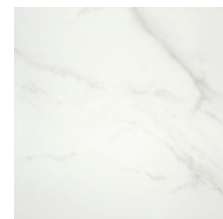

100x100cm
40"x40"

LUMIERE

WHITE BODY WALL TILE

RECT. MATT

NATURAL

WHITE

LB NATURAL

LB WHITE