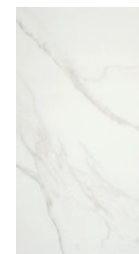

RECT. MATT

WHITE

60x120cm
24"x48"