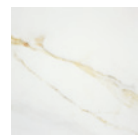

60x60cm
24"x24"