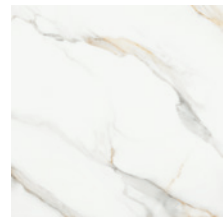

# LUMIERE

PORCELAIN TILE

RECT. POLISHED

PORCELAIN CLAY TILE RECT. SAT

NATURAL

60x120cm  
24"x48"

100x100cm  
40"x40"

NATURAL