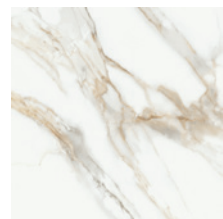

100x100cm
40"x40"