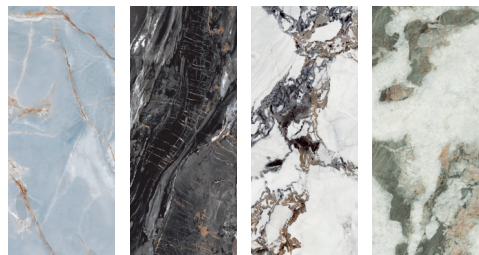

DRAC
Gold
Polished
Matt 3DB

KILIAN
White
Polished
Matt

LUMIERE
Natural
Polished
Satin

LUMIERE
White
Polished
Satin

YANIK
White
Polished
Matt

MARBLE

DAFNE
Warm
Polished
Matt

DAFNE
Cold
Polished
Matt

DONCELLA
Ivory
Polished

DONCELLA
White
Polished

KERVIN
White
Polished
Matt

KERVIN
Black
Polished
Matt

SCARLET
Soft Ivory
Polished

SCARLET
Soft White
Polished

EXOTIC MARBLE

BALEAR
Blue
Polished

IDALIC
Natural
Polished
Matt 3DB

MAKAI
White
Polished

SALVIA
Green
Polished

STONE

BALNEA
Pearl
Matt 3DB

BALNEA
Natural
Matt 3DB

DAMA
Sand
Matt 3DB

DAMA
Pearl
Matt 3DB

FEROE
Greige
Matt

FEROE
Pearl
Matt

FEROE
Dark Grey
Matt

WOOD

KYNDAL
Haya
Matt 3DB

KYNDAL
Roble
Matt 3DB

COLOR PLAIN

CORE
White
Matt