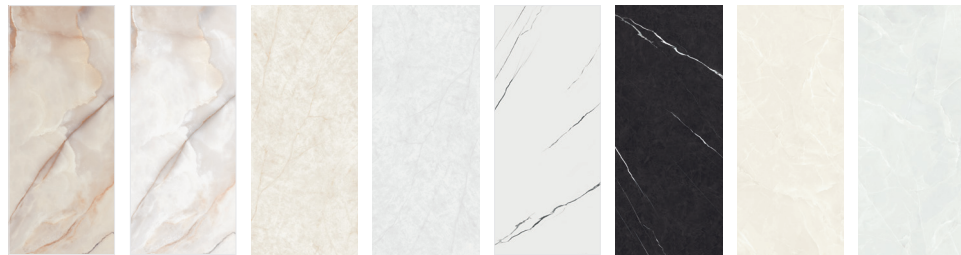

DRAC
Gold
Polished
Matt 3DB

KILIAN
White
Polished
Matt

LUMIERE
Natural
Polished
Satin

LUMIERE
White
Polished
Satin

YANIK
White
Polished
Matt

MARBLE

DAFNE
Warm
Polished
Matt

DAFNE
Cold
Polished
Matt

DONCELLA
Ivory
Polished

DONCELLA
White
Polished

KERVIN
White
Polished
Matt

KERVIN
Black
Polished
Matt

SCARLET
Soft Ivory
Polished

SCARLET
Soft White
Polished

EXOTIC MARBLE

BALEAR
Blue
Polished

IDALIC
Natural
Polished
Matt 3DB

MAKAI
White
Polished

SALVIA
Green
Polished

STONE

BALNEA
Pearl
Matt 3DB

BALNEA
Natural
Matt 3DB

DAMA
Sand
Matt 3DB

DAMA
Pearl
Matt 3DB

FEROE
Greige
Matt

FEROE
Pearl
Matt

FEROE
Dark Grey
Matt

WOOD

KYNDAL
Haya
Matt 3DB

KYNDAL
Roble
Matt 3DB

COLOR PLAIN

CORE
White
Matt