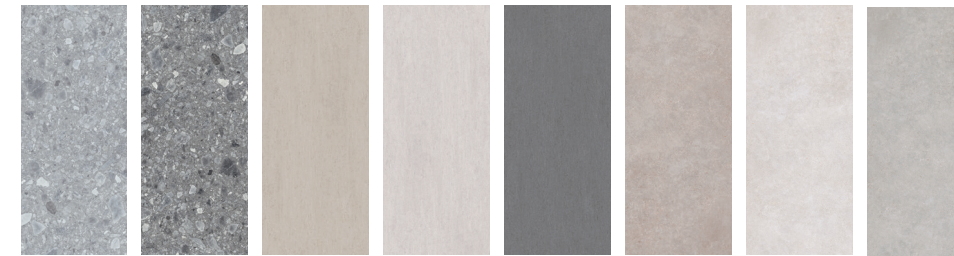

DONCELLA
Ivory
Polished

DONCELLA
White
Polished

KERVIN
White
Polished
Matt

KERVIN
Black
Polished
Matt

SCARLET
Soft Ivory
Polished

SCARLET
Soft White
Polished

EXOTIC MARBLE

BALEAR
Blue
Polished

IDALIC
Natural
Polished
Matt 3DB

MAKAI
White
Polished

SALVIA
Green
Polished

STONE

BALNEA
Pearl
Matt 3DB

BALNEA
Natural
Matt 3DB

DAMA
Sand
Matt 3DB

DAMA
Pearl
Matt 3DB