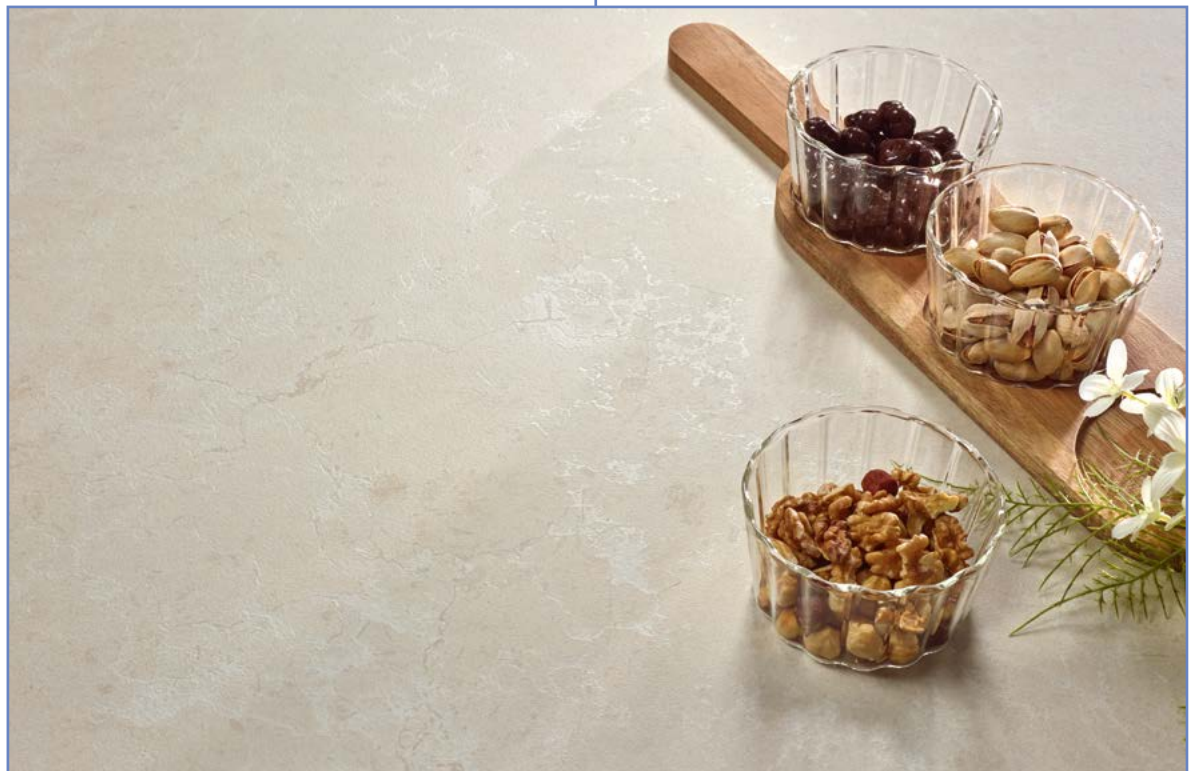

Native Ivory Light SB MT 3DB

NATIVE

This limestone is appreciated for its smooth and continuous texture that conveys calm and balance. Its discreet graphic, with subtle natural variations, adds character and authenticity without excess, creating an elegant and timeless surface. Delicate nuances enhance the material's expression, shaping welcoming and coherent spaces. The result is a functional and contemporary material, designed to integrate naturally into any project.

Esta piedra caliza se presenta es apreciada por su textura suave y continua que transmite calma y equilibrio. Su gráfica discreta, con sutiles variaciones naturales, aporta carácter y autenticidad sin estridencias, creando una superficie elegante y atemporal. Los matices delicados realzan la expresión del material, generando espacios acogedores y coherentes. El resultado es un material funcional y contemporáneo, pensado para integrarse con naturalidad en los proyectos.