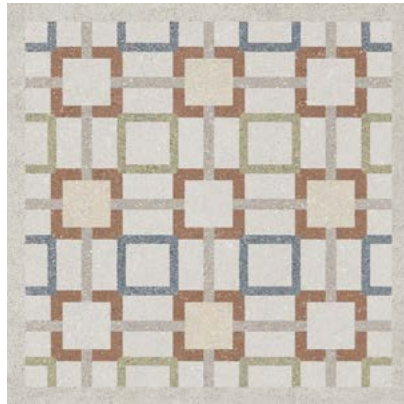

WEBSITE

GLOVER

PORCELAIN TILE · PORCELÁNICO
GRÈS CÉRAME · FEINSTEINZEUG

DECOR MIX

TECHNICAL INFORMATION

SHADE VARIATION V4

FINISH MATT

RELIEF NO

GRAPHIC DEVELOPMENT

60X60 24"X24" RECT 6 FACES

* These faces must be randomly installed and they do not consist of a specific combination
* Disposición aleatoria, sin formar conjuntos

PORCELAIN TILE RECT
MATT

COLOR 60x60 cm · 24"x24"
DECOR MIX CA5FDS