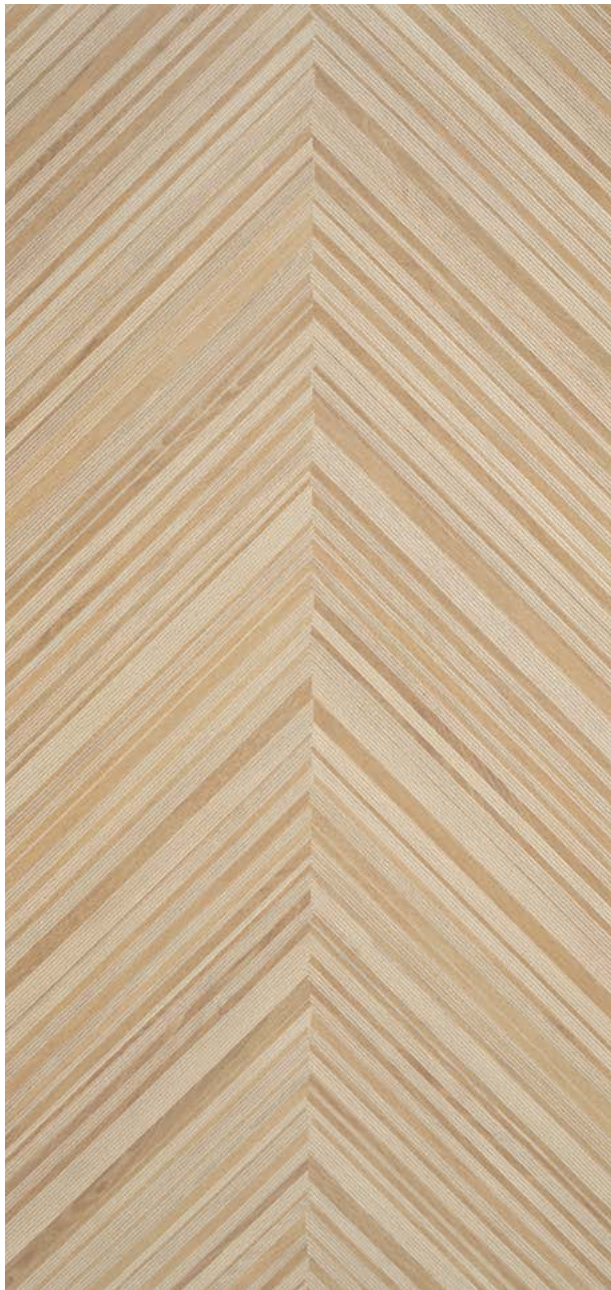

WEBSITE

MERIDIANA

PORCELAIN TILE · *PORCELÁNICO*
GRÈS CÉRAME · *FEINSTEINZEUG*

MARQUETRY LIGHT