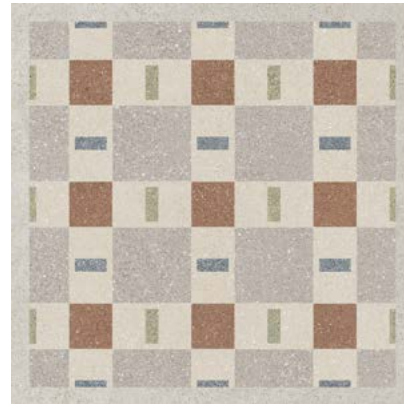

WEBSITE

GLOVER

PORCELAIN TILE · PORCELÁNICO
GRÈS CÉRAME · FEINSTEINZEUG

DECOR MIX

TECHNICAL INFORMATION

SHADE VARIATION V4

FINISH MATT

RELIEF NO

GRAPHIC DEVELOPMENT

60X60 24"X24" RECT 6 FACES

* These faces must be randomly installed and they do not consist of a specific combination
* Disposición aleatoria, sin formar conjuntos

PORCELAIN TILE RECT
MATT

COLOR 60x60 cm · 24"x24"
DECOR MIX CA5FDS