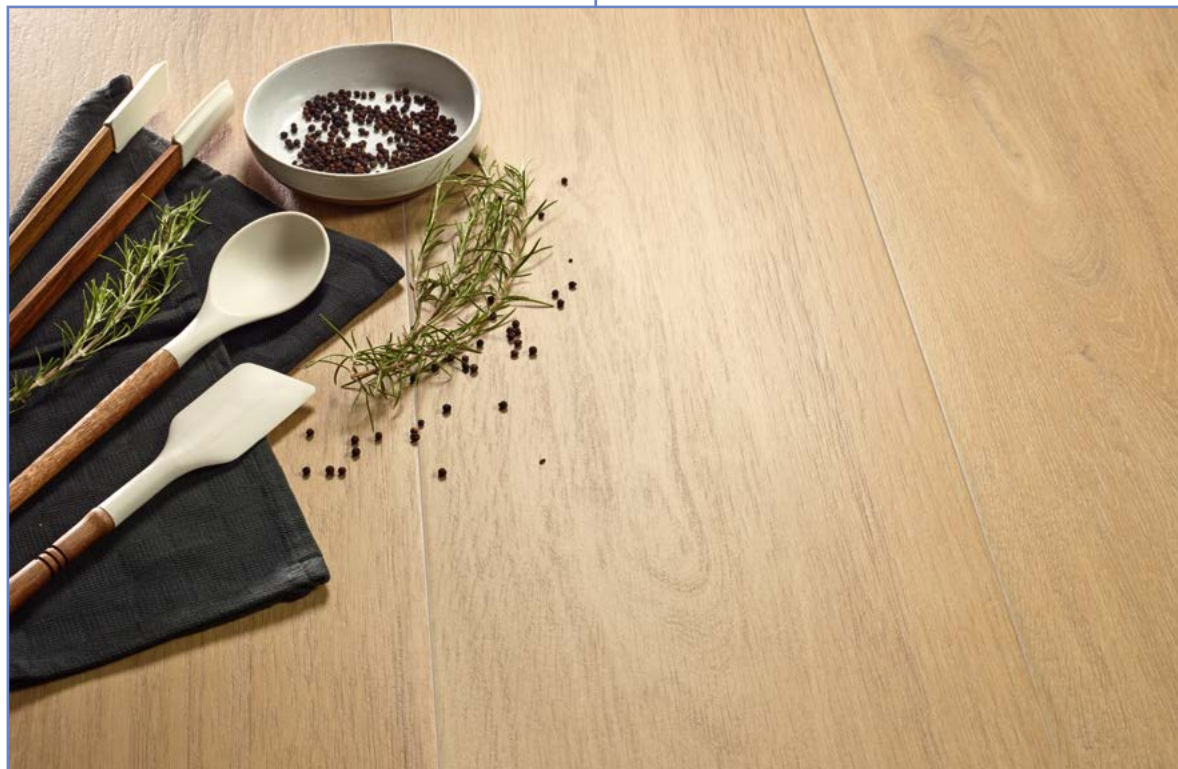

Meridiana Miel MT 3DB Rect.

MERIDIANA

Wood in its most natural and balanced form. With soft grains, elegant knots, and an authentic tone that conveys serenity, this collection evokes the nobility of wood gently shaped by time.

Its harmonious and enveloping graphics bring comfort and authenticity, adapting effortlessly to both contemporary and classic spaces. The collection is complemented by a chevron-style marquetry design, adding visual dynamism and an artisanal touch, ideal for decorative compositions with personality.

Each piece transforms the space into a cozy retreat, where design merges with the organic essence of nature. A versatile, refined, and timeless proposal that emotionally connects with those seeking well-being, style, and balance in their surroundings.

La madera en su forma más natural y equilibrada. Con vetas suaves, nudos elegantes y un tono auténtico que transmite serenidad, esta colección evoca la nobleza de la madera acariciada por el tiempo.

Su gráfica armoniosa y envolvente aporta confort y autenticidad, adaptándose con naturalidad tanto a espacios contemporáneos como clásicos. La colección se completa con una propuesta de marquetería en espiga, que añade dinamismo visual y un toque artesanal al conjunto, ideal para composiciones decorativas con personalidad.

Cada pieza convierte la estancia en un refugio acogedor, donde el diseño se funde con la esencia orgánica de la naturaleza. Una propuesta versátil, refinada y atemporal que conecta emocionalmente con quienes buscan bienestar, estilo y equilibrio en su entorno.